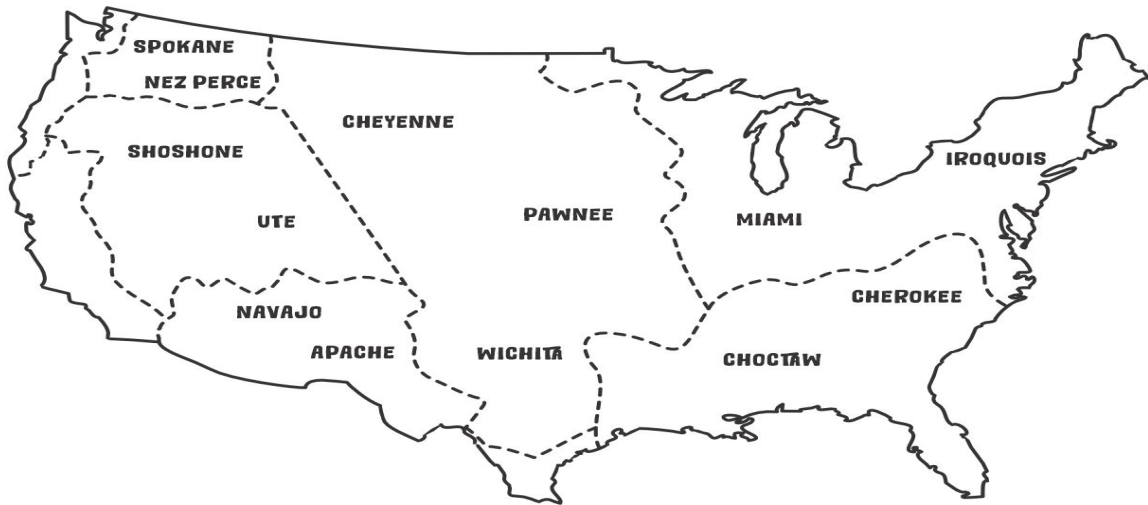

Name : _____ Date : _____

NATIVE AMERICAN CULTURAL REGIONS

Color each Native American cultural region using the correct color.
Read the clues and color the matching area on the map.

Color the GREAT BASIN region **yellow**. Many groups, including the Ute and the Shoshone, are from the Great Basin region.

Color the SOUTHEAST region **purple**. Many people, including the Cherokee and the Choctaw, are from the Southeast region.

Color the NORTHEAST region **orange**. Many groups, such as the Miami and the Iroquois, are from the Northeast region.

Color the GREAT PLAINS region **pink**. Many people, such as the Wichita, the Pawnee, and the Cheyenne, are from this region.

Color the SOUTHWEST region **red**. People like the Navajo and the Apache are from the Southwest region.

Color the NORTHWEST COASTAL region **blue**. People like the Tillamook and the Lummi are from this region.