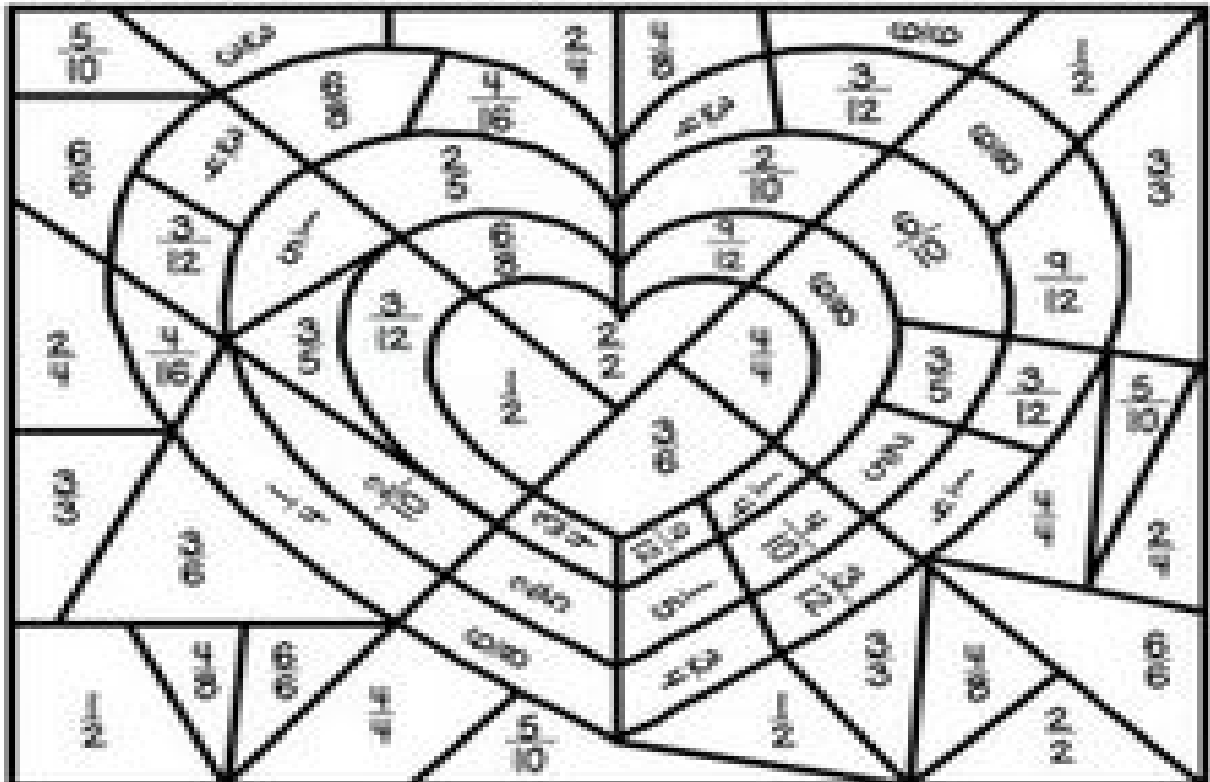

## Equivalent Fractions and Decimals

Match the equivalent decimals and fractions, then color according to the following key:

Purple: 0.5 and  $\frac{1}{2}$

Pink: 0.25 and  $\frac{1}{4}$

Red: 0.2, 0.4, and  $\frac{1}{5}$