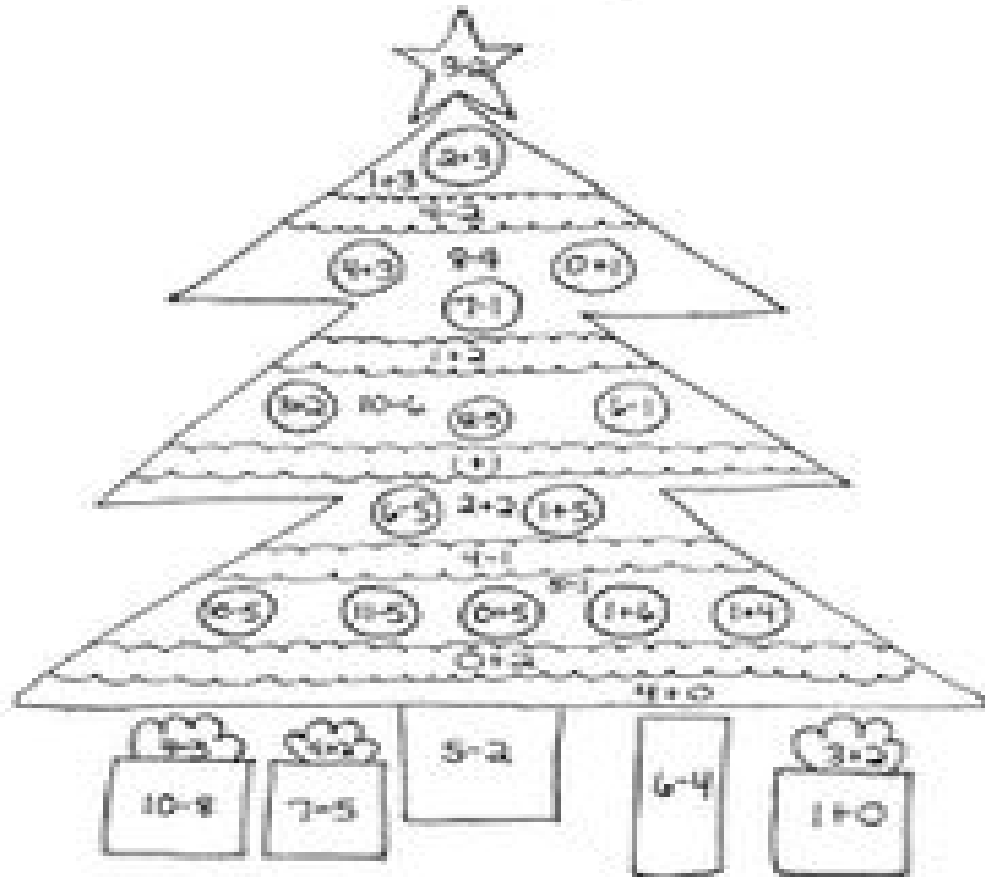

Add & Subtract Color By Number #8

Key: 1=yellow 4=green 7=blue
2=red 5=purple
3=brown 6=orange