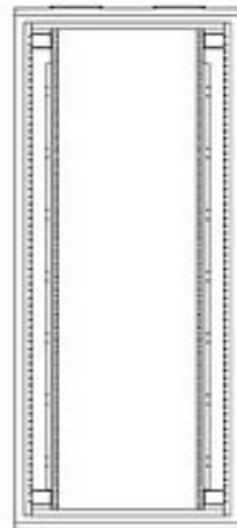

4" Diameter Cable Access Hole (2)

TOP VIEW

39 U  
Rack  
Space

Removable Louvered Top Panel

1.75" Dia. Cable Access in Top Horizontal Cable Management

REAR VIEW  
Perimeter Vented Steel Rear Door w/Locking Swing Handle

SIDE VIEW  
Fully Adjustable 19" Mounting Rails, Tapped 10-32

FRONT VIEW  
Plexiglas Front Door w/Locking Swing Handle

FRONT VIEW  
Door Removed

72"

Horizontal Cable Management, Top & Bottom