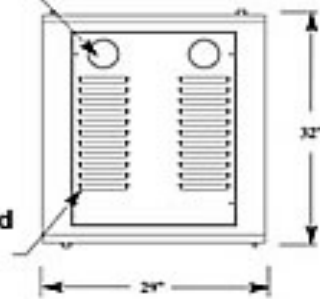

4" Diameter Cable Access Hole (2)

TOP VIEW

39 U  
Rack  
Space

Removable Louvered Top Panel

1.75" Dia. Cable Access in Top Horizontal Cable Management

REAR VIEW  
Perimeter Vented Steel Rear Door w/Locking Swing Handle

SIDE VIEW  
Fully Adjustable 19" Mounting Rails, Tapped 10-32

FRONT VIEW  
Plexiglas Front Door w/Locking Swing Handle

FRONT VIEW  
Door Removed

72"

Horizontal Cable Management, Top & Bottom