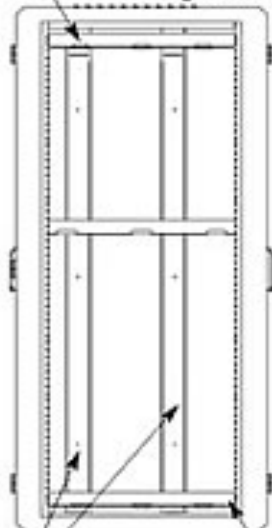

4" Diameter Cable Access Hole (2)

TOP VIEW

39 U  
Rack  
Space

Removable Louvered Top Panel

1.75" Dia. Cable Access in Top Horizontal Cable Management

REAR VIEW  
Perimeter Vented Steel Rear Door w/Locking Swing Handle

SIDE VIEW  
Fully Adjustable 19" Mounting Rails, Tapped 10-32

FRONT VIEW  
Plexiglas Front Door w/Locking Swing Handle

FRONT VIEW  
Door Removed

72"

Horizontal Cable Management, Top & Bottom