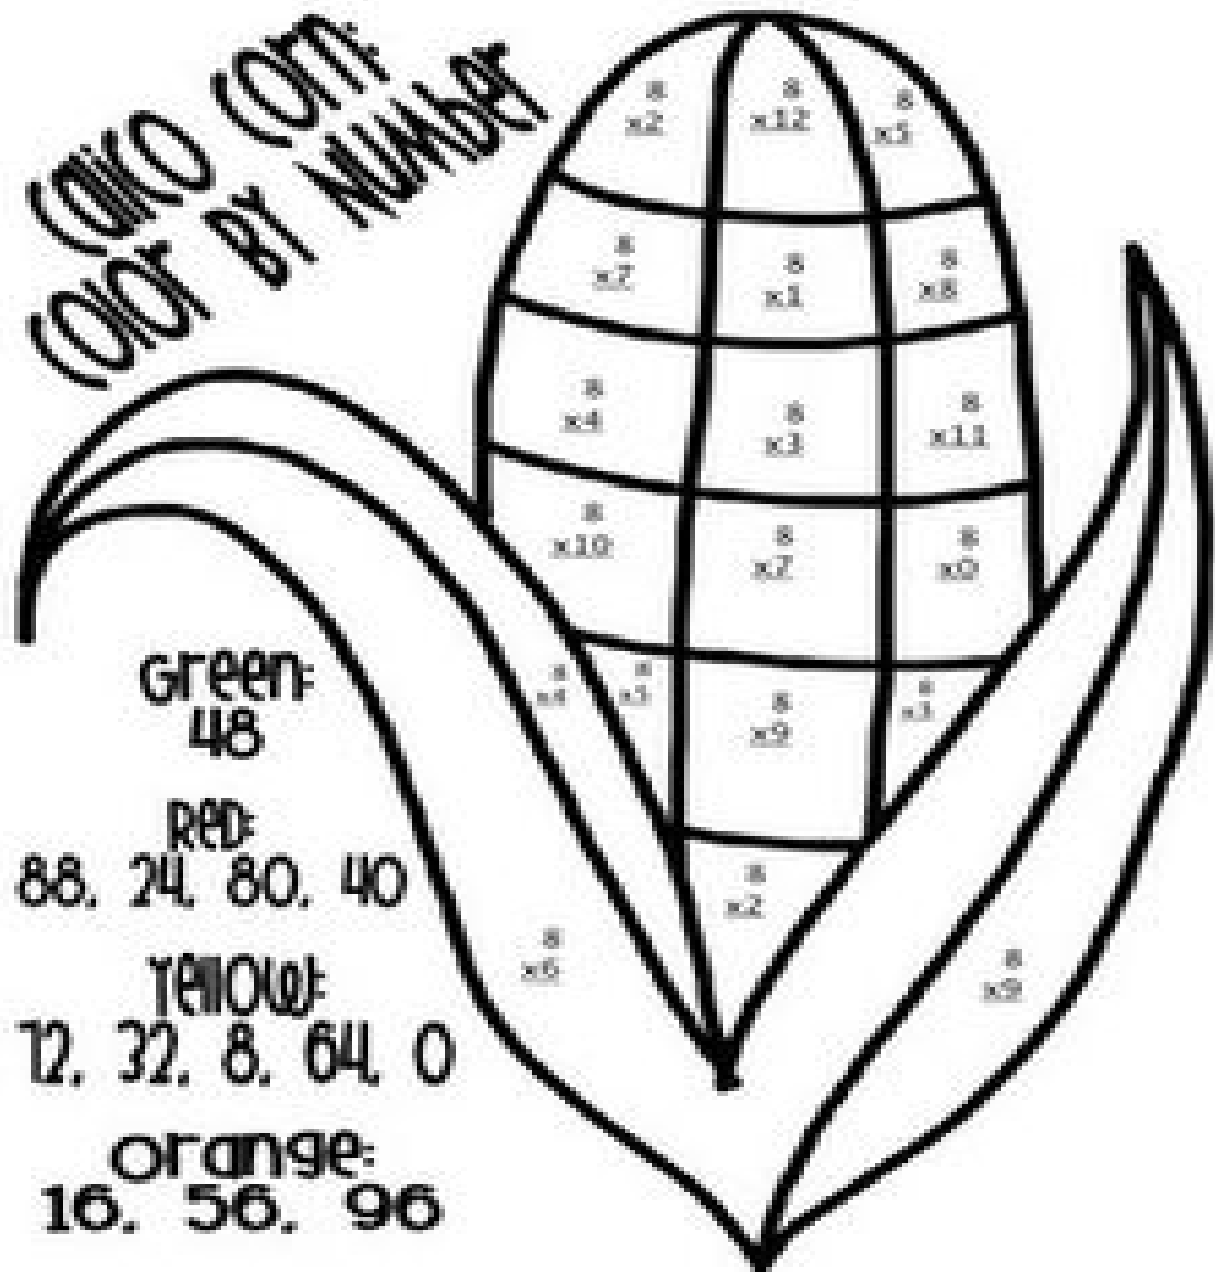

*COLOR CORN
CROP BY NUMBER*

Green:
48

Red:
88, 24, 80, 40

Yellow:
12, 32, 8, 64, 0

Orange:
16, 56, 96