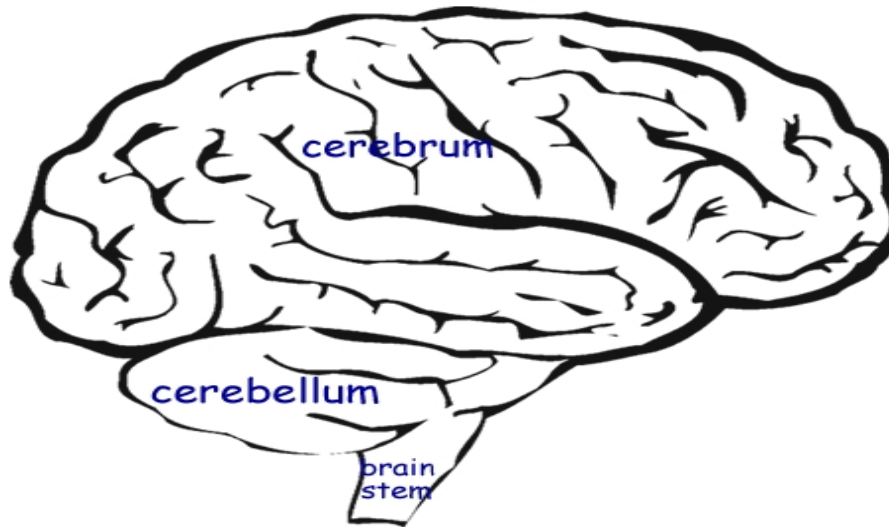

The Human Brain

Color the Frontal Lobe red. List some functions the Frontal Lobe controls.

Color the Occipital Lobe yellow. List some functions the Occipital Lobe controls.

Color the Parietal Lobe blue. List some functions the Parietal Lobe controls.

Color the Temporal Lobe green. List some functions the Temporal Lobe controls.

Color the Cerebellum purple. List some functions the Cerebellum controls.