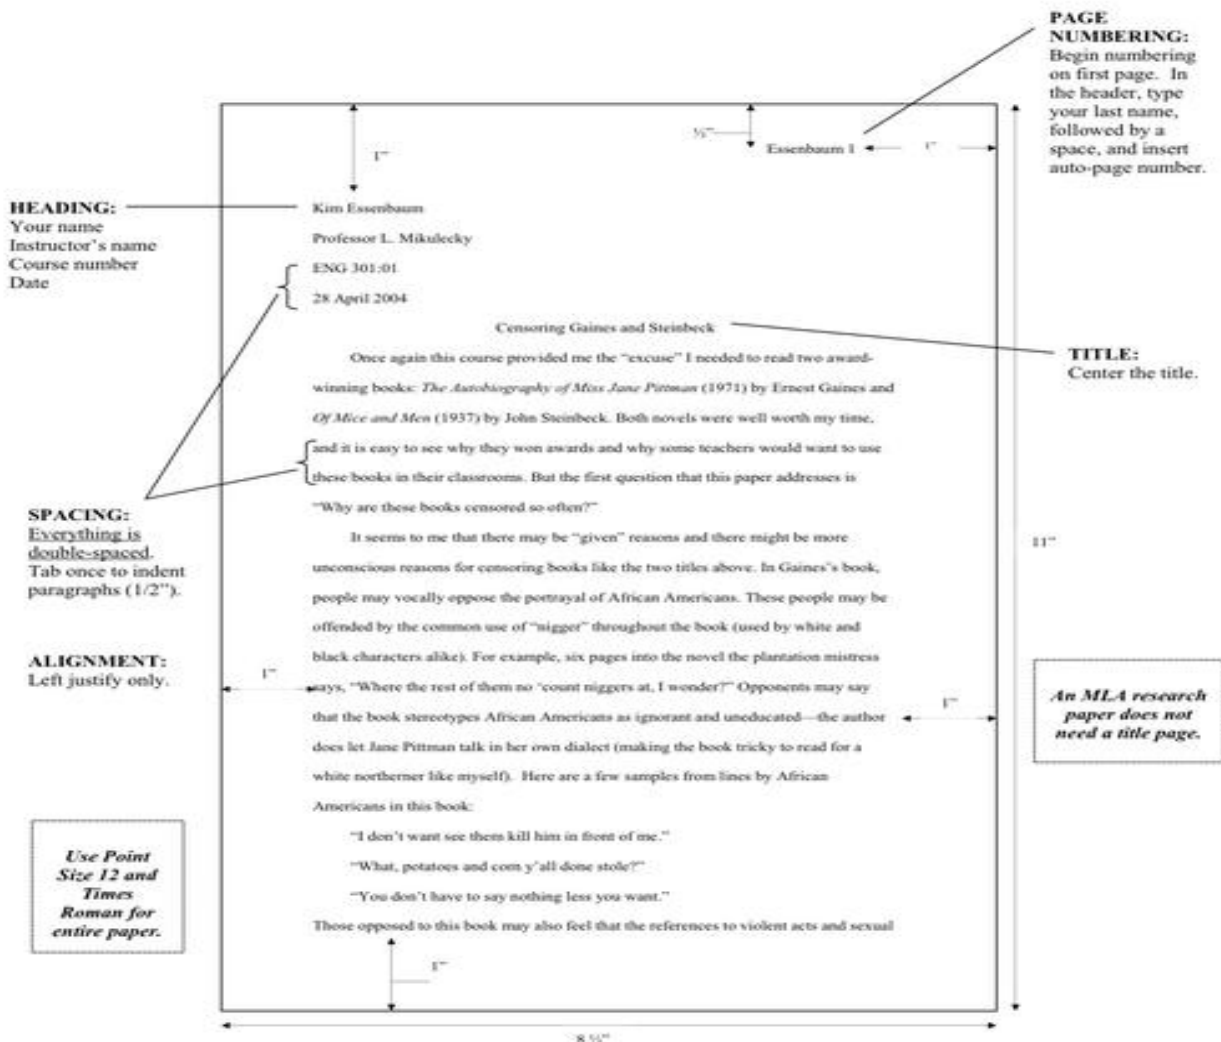

MLA Format: First Page

Use Point Size 12 and Times Roman for entire paper.

An MLA research paper does not need a title page.