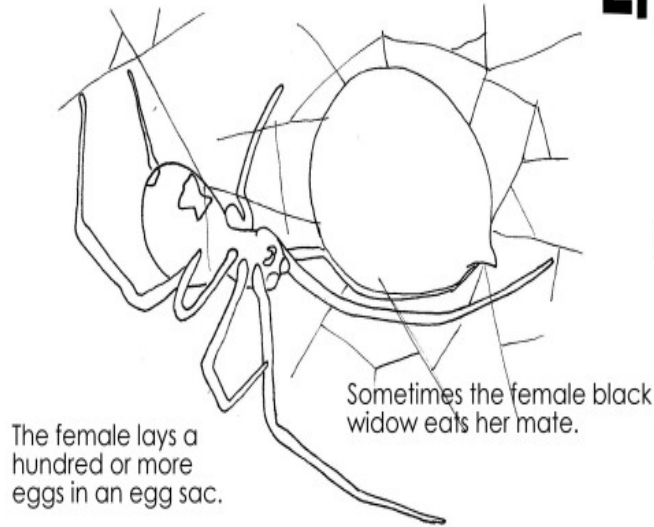

# Life Cycle of a Spider

## Black Widow

When the baby spiders hatch they look just like their parents except their color is much lighter.

Often the babies eat each other just after hatching.

Baby spiderlings leave the nest by crawling away or ballooning on thin strands of silk.

It takes a black widow between 3 and 10 months to mature into an adult.

The male and female mate in spring.