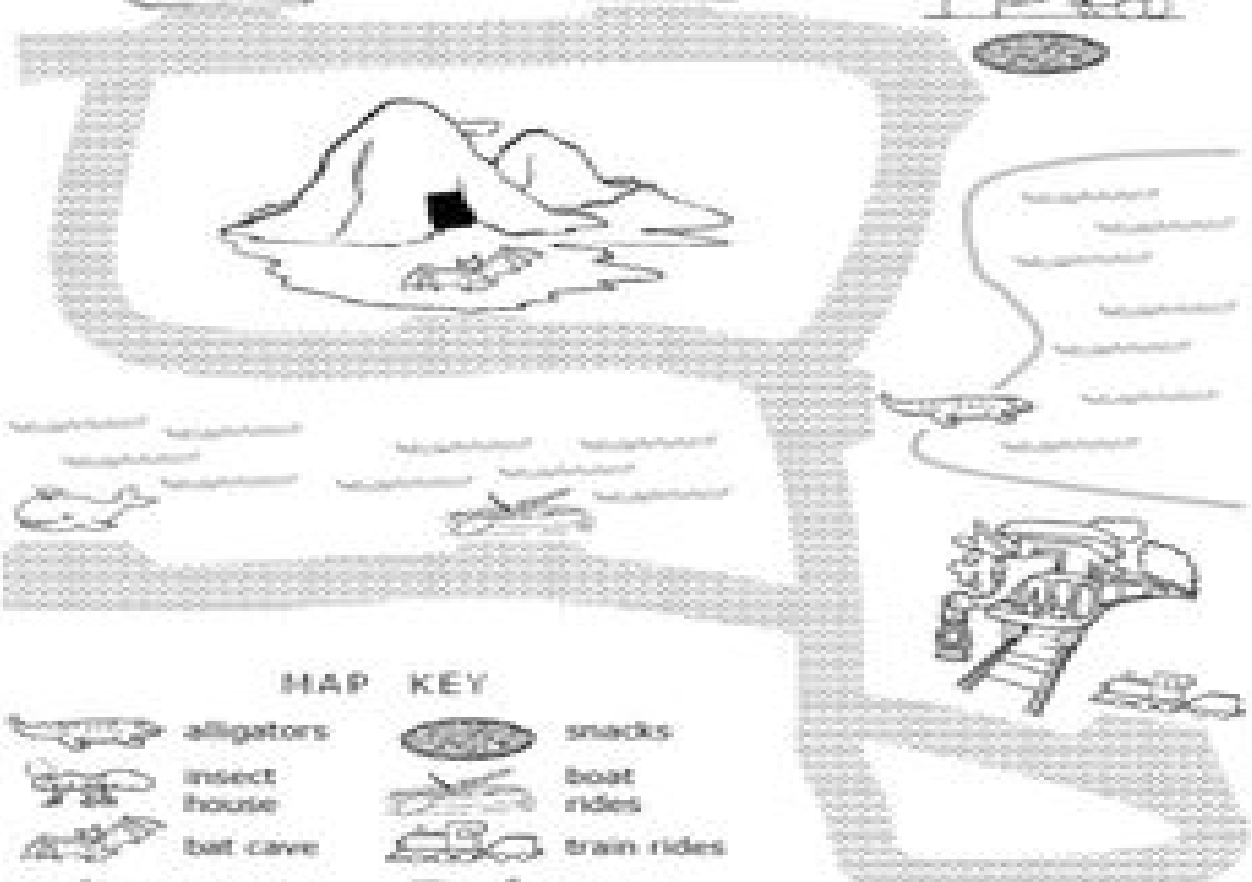

Sheron Zoo Map

Color each symbol on the map key, then use the same color on the map.

MAP KEY

alligators

snacks

insect house

boat rides

bat cave

train rides

aquarium

whales