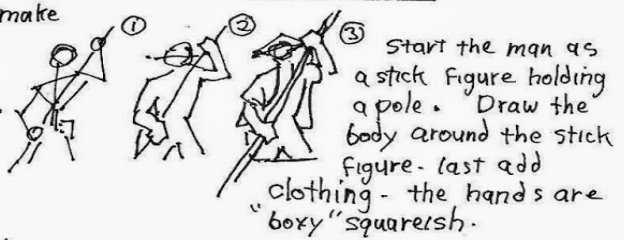

## How to Draw a Chinese Sampan River Boat.

the body of the boat is made of straight lines. the front tilts forward and is higher. the back is like a bent rectangle.

add details like boxes ropes lantern an eye on the front