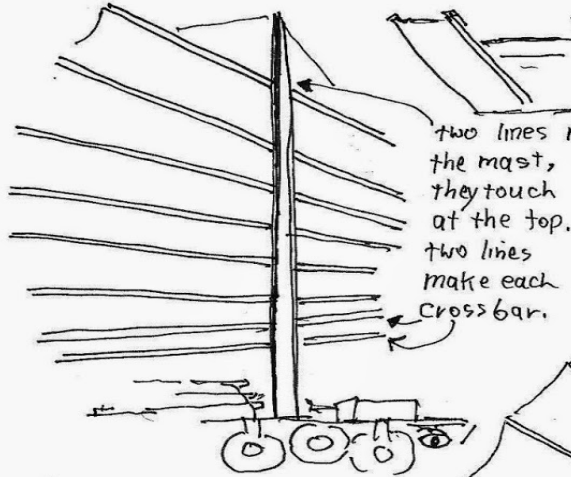

## How to Draw a Chinese Sampan River Boat.

the body of the boat is made of straight lines. the front tilts forward and is higher. the back is like a bent rectangle.

add details like boxes ropes lantern an eye on the front