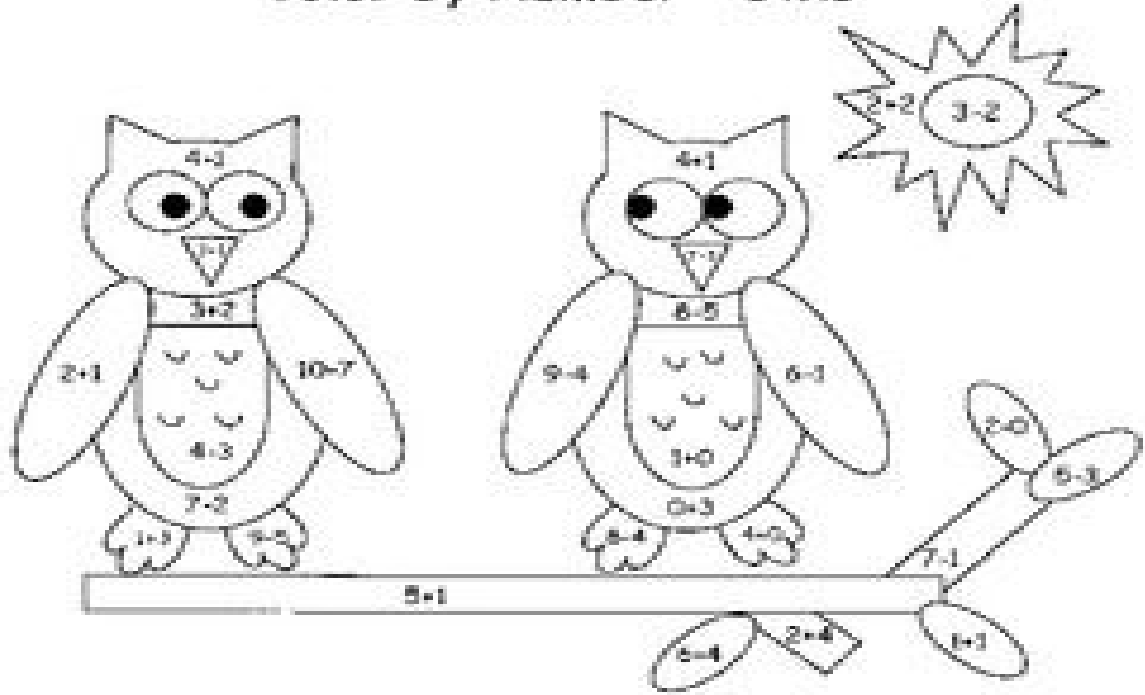

Color By Number - Owls

Key: 1 - yellow	2 - green	3 - red
4 - orange	5 - purple	6 - brown