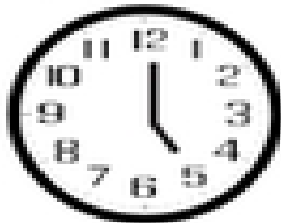

Match the Clock

Draw a line to connect the matching times.

5:00

9:00

3:00

11:00