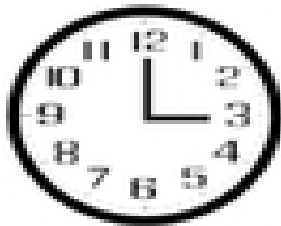

Match the Clock

Draw a line to connect the matching times.

5:00

9:00

3:00

11:00