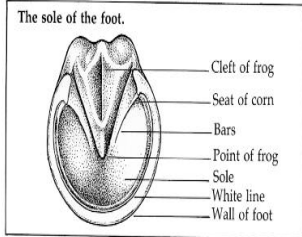

Points and Skeleton of the Horse

Poll
Ears
Forelock
Eye
Projecting cheekbone
Nostril
Muzzle
Mouth
Chin groove
Mane
Crest
Neck
Shoulder
Throat
Cheek
Jaw
Windpipe
Jugular groove
Point of shoulder

Withers Back Loins Croup

Point of hip
Point of buttocks
Dock
Flank
Thigh
Tail
Gaskin
Point of hock
Hock
Tendons
Pastern
Heel

Parts of the Skeleton

1 Skull/Cranium	21 Cannon Bone
2 Orbit	22 Fetlock Joint
3 Occiput	23 Long Pastern
4 Atlas	24 Short Pastern
5 Axis	25 Pedal Bone
6 7 Cervical Vertebrae	26 Sesamoid
7 18 Thoracic Vertebrae	27 Accessory Carpal (Pisiform)
8 6 Lumbar Vertebrae	28 Tibia
9 5 Sacral Vertebrae	29 Os calcis
10 15-22 Coccygeal Vertebrae	30 Tarsus Bones (Hock)
11 Mandible	31 Fibula
12 Sternum	32 Stifle Joint
13 Scapula	33 Patella
14 Shoulder Joint	34 Femur
15 Humerus	35 Hip Joint
16 Elbow Joint	36 Ischium
17 Ulna	37 Ilium
18 Radius	38 Tuber coxae
19 Carpus Bones (Knee)	39 Pubis
20 Splint Bone	40 Ribs (18 pairs)