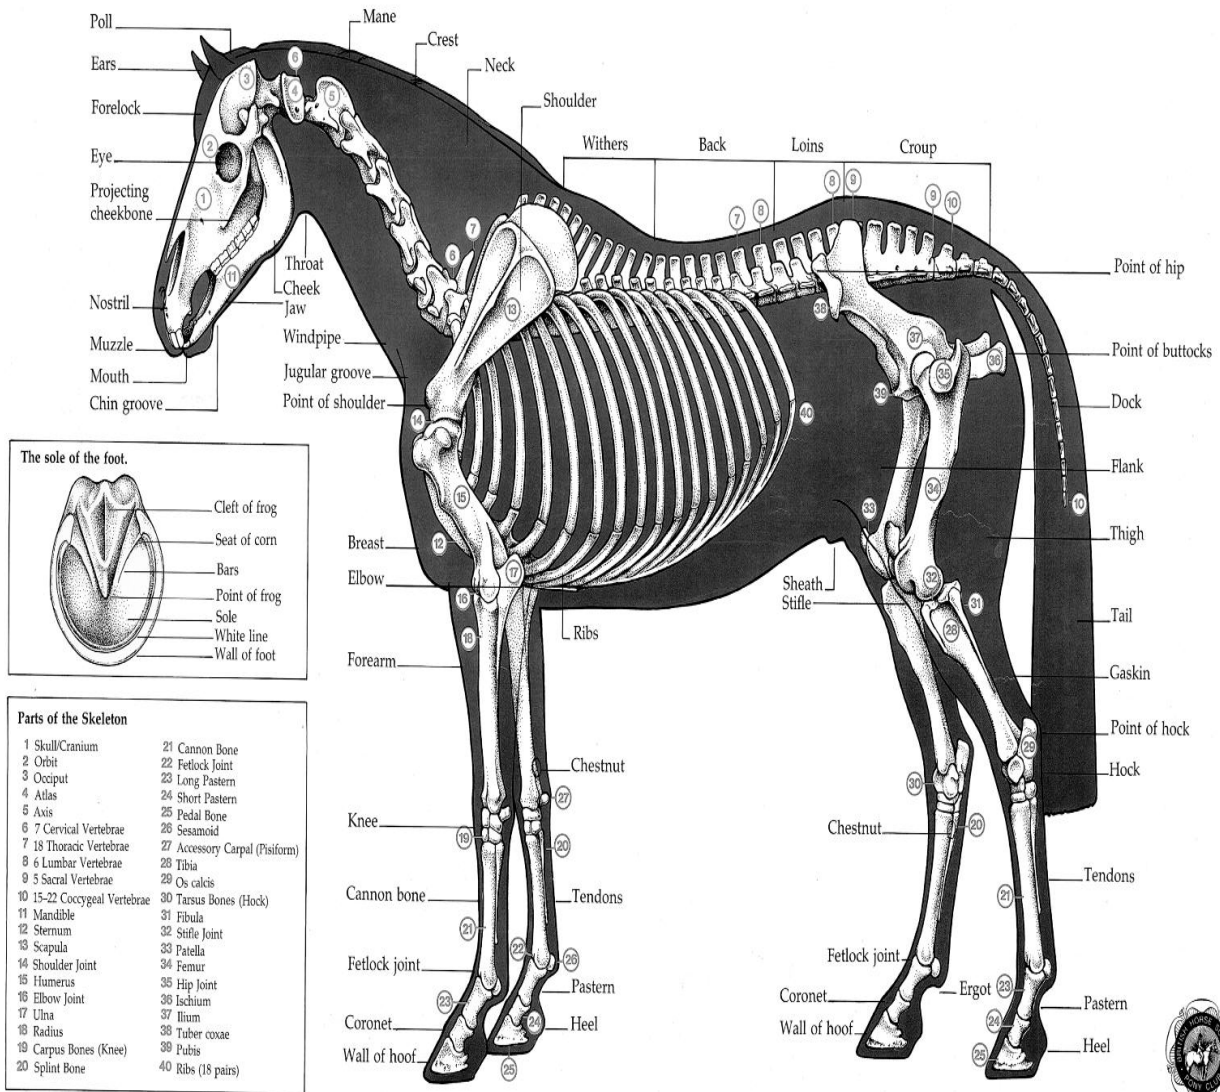

Points and Skeleton of the Horse

Poll
Ears
Forelock
Eye
Projecting cheekbone
Nostril
Muzzle
Mouth
Chin groove
Mane
Crest
Neck
Shoulder
Throat
Cheek
Jaw
Windpipe
Jugular groove
Point of shoulder

Withers Back Loins Croup

Point of hip
Point of buttocks
Dock
Flank
Thigh
Tail
Gaskin
Point of hock
Hock
Tendons
Pastern
Heel

Parts of the Skeleton

1 Skull/Cranium	21 Cannon Bone
2 Orbit	22 Fetlock Joint
3 Occiput	23 Long Pastern
4 Atlas	24 Short Pastern
5 Axis	25 Pedal Bone
6 7 Cervical Vertebrae	26 Sesamoid
7 18 Thoracic Vertebrae	27 Accessory Carpal (Pisiform)
8 6 Lumbar Vertebrae	28 Tibia
9 5 Sacral Vertebrae	29 Os calcis
10 15-22 Coccygeal Vertebrae	30 Tarsus Bones (Hock)
11 Mandible	31 Fibula
12 Sternum	32 Stifle Joint
13 Scapula	33 Patella
14 Shoulder Joint	34 Femur
15 Humerus	35 Hip Joint
16 Elbow Joint	36 Ischium
17 Ulna	37 Ilium
18 Radius	38 Tuber coxae
19 Carpus Bones (Knee)	39 Pubis
20 Splint Bone	40 Ribs (18 pairs)