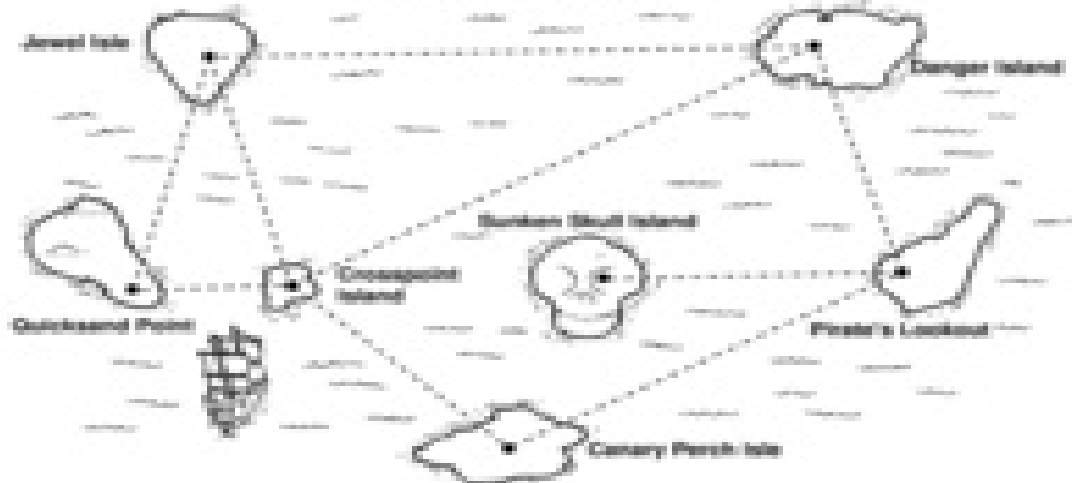

Name \_\_\_\_\_ Map scale

### The Ship's Log

Help One-Eye Charlie complete the ship's log.  
 Cut out the scale at the bottom of the page.  
 Use the scale and map to fill in the log.

Ship's Log		
Places Traveled	Distance in Inches	Distance in Miles
Sunken Skull Island to Private's Lookout		
Private's Lookout to Canary Perch Isle		
Canary Perch Isle to Crosspoint Island		
Crosspoint Island to Jewel Isle		
Jewel Isle to Danger Island		
Danger Island to Crosspoint Island		
Crosspoint Island to Quicksand Point		
Quicksand Point to Jewel Isle		