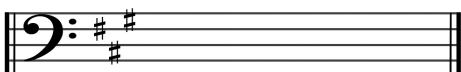

Five Minute Mozart ©

"All you need to know in five minutes or less"

Identify the following key signatures - Bass Clef

ANSWER KEY

G Major

F Major

D Major

Bb Major

A Major

Eb Major

E Major

Ab Major

B Major

Db Major

F# Major

Gb Major