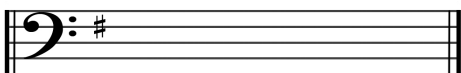

Five Minute Mozart ©

"All you need to know in five minutes or less"

Identify the following key signatures - Bass Clef

ANSWER KEY

G Major

F Major

D Major

Bb Major