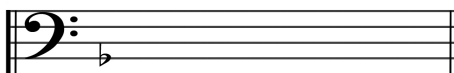

Five Minute Mozart ©

"All you need to know in five minutes or less"

Identify the following key signatures - Bass Clef

ANSWER KEY

G Major

F Major

D Major

Bb Major