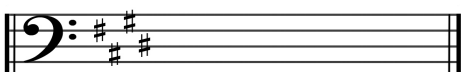

Five Minute Mozart ©

"All you need to know in five minutes or less"

Identify the following key signatures - Bass Clef

ANSWER KEY

G Major

F Major

D Major

Bb Major

A Major

Eb Major

E Major

Ab Major

B Major

Db Major

F# Major

Gb Major