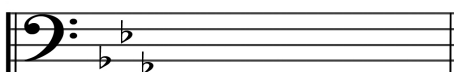

Five Minute Mozart ©

"All you need to know in five minutes or less"

Identify the following key signatures - Bass Clef

ANSWER KEY

G Major

F Major

D Major

Bb Major

A Major

Eb Major

E Major

Ab Major

B Major

Db Major

F# Major

Gb Major