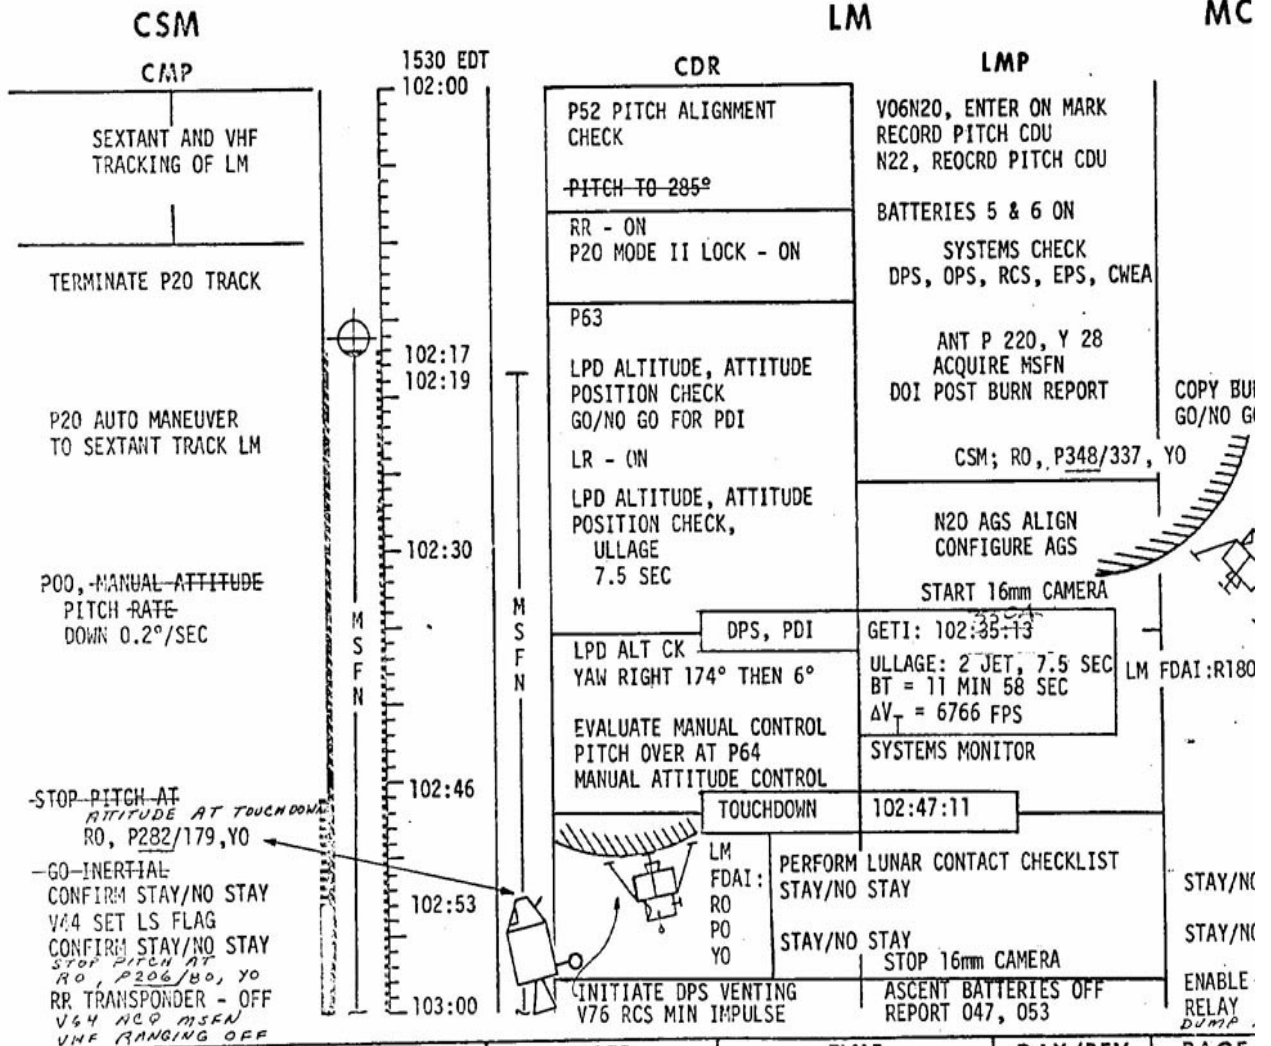

FLIGHT PLAN

MISSION	EDITION	DATE	TIME	DAY/REV	PAGE
...	102:00 102:00	...	2 60