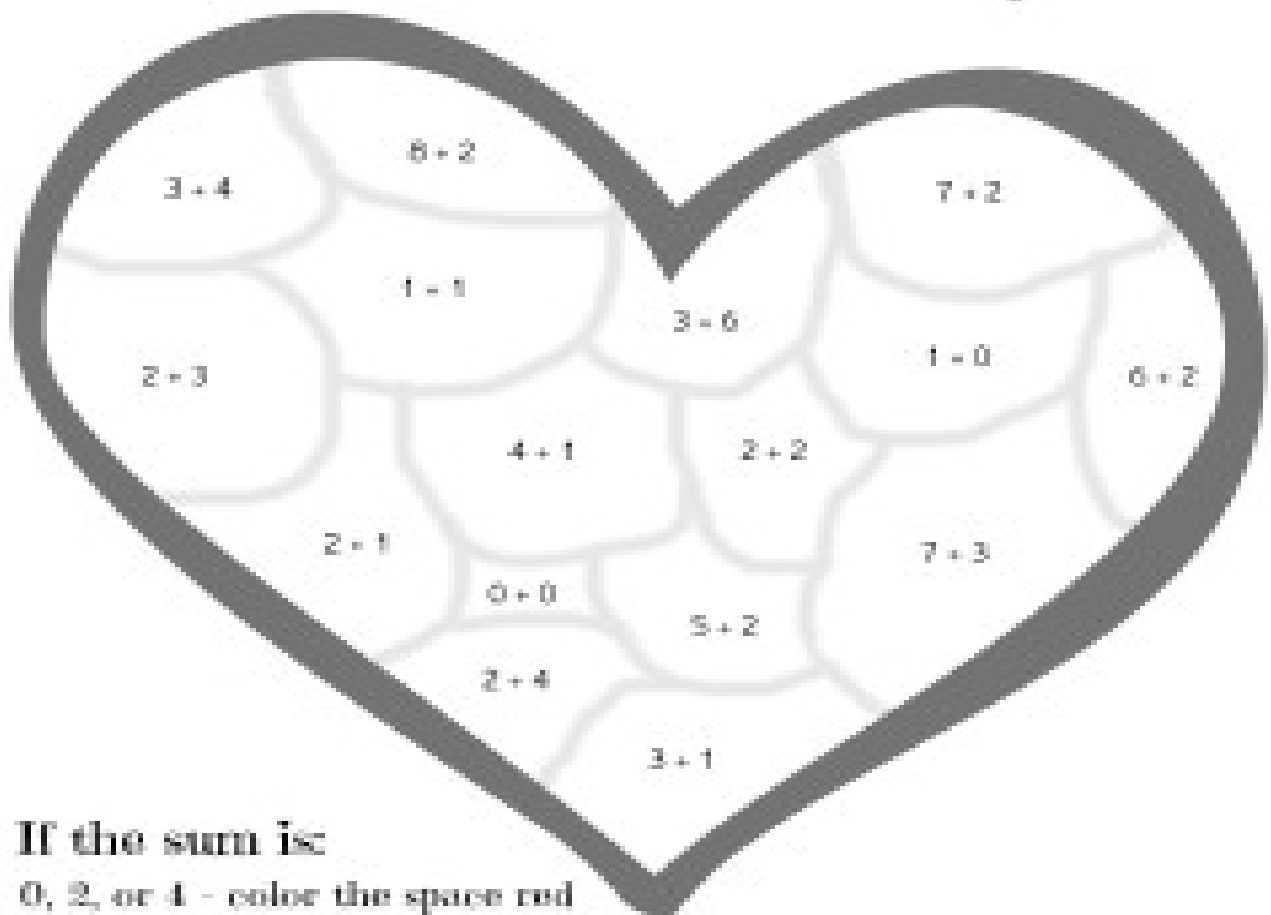

Valentine's Day Addition Coloring

If the sum is:

0, 2, or 4 - color the space red

1, 3, or 7 - color the space pink

5, 8, or 10 - color the space purple

6 or 9 - color the space blue