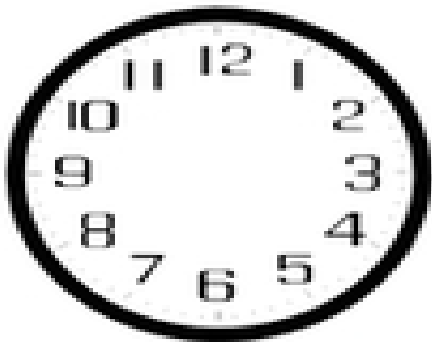

Draw the Correct Time

Draw the hands to show the correct time on each clock.

7:00

4:00

1:00

10:00