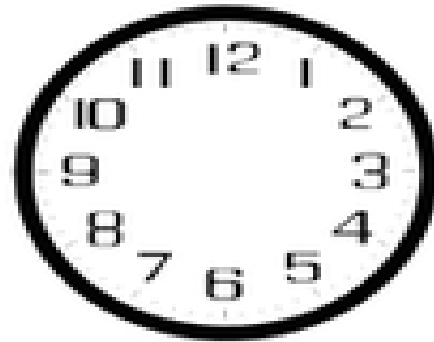

Draw the Correct Time

Draw the hands to show the correct time on each clock.

7:00

4:00

1:00

10:00