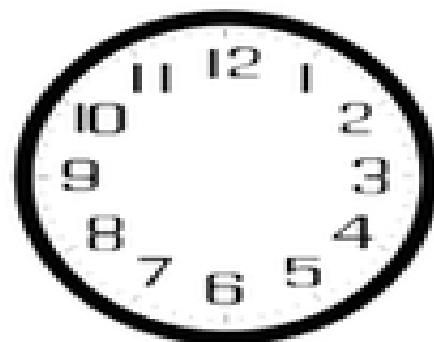

Draw the Correct Time

Draw the hands to show the correct time on each clock.

7:00

4:00

1:00

10:00