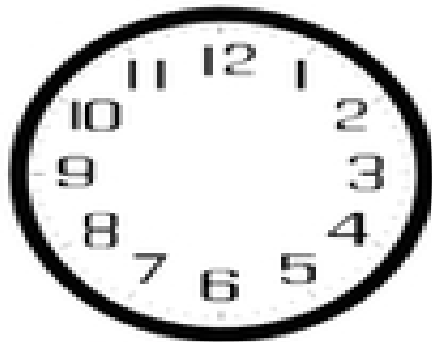

Draw the Correct Time

Draw the hands to show the correct time on each clock.

7:00

4:00

1:00

10:00