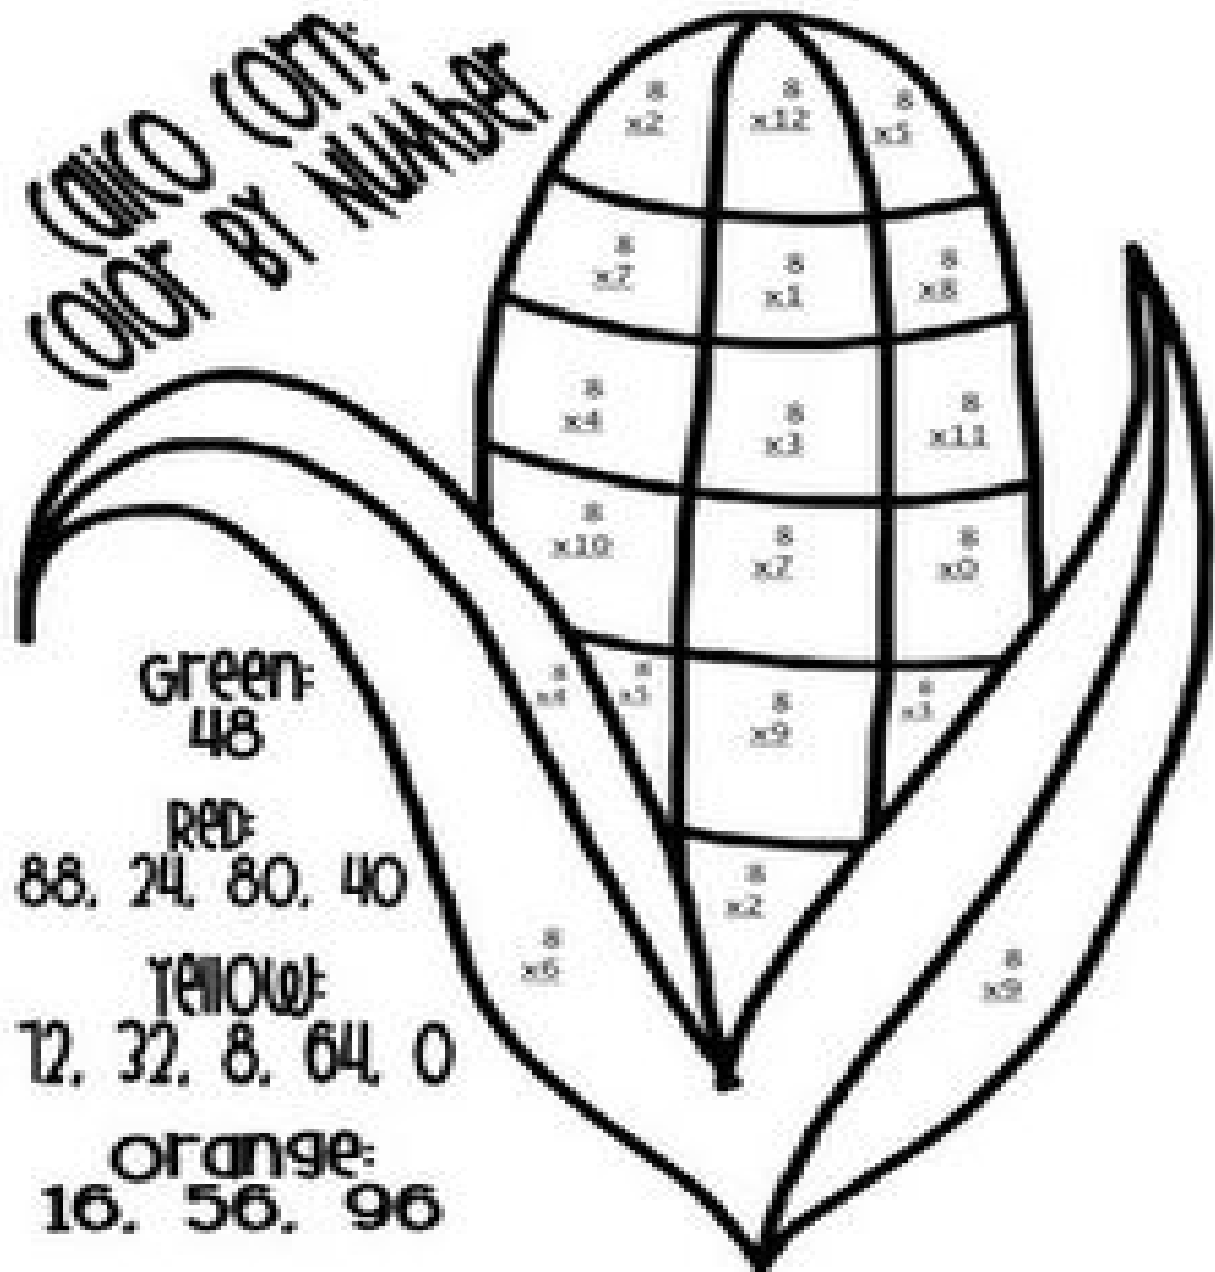

*COLOR CORN  
CROP BY NUMBER*

Green:  
48

Red:  
88, 24, 80, 40

Yellow:  
12, 32, 8, 64, 0

Orange:  
16, 56, 96