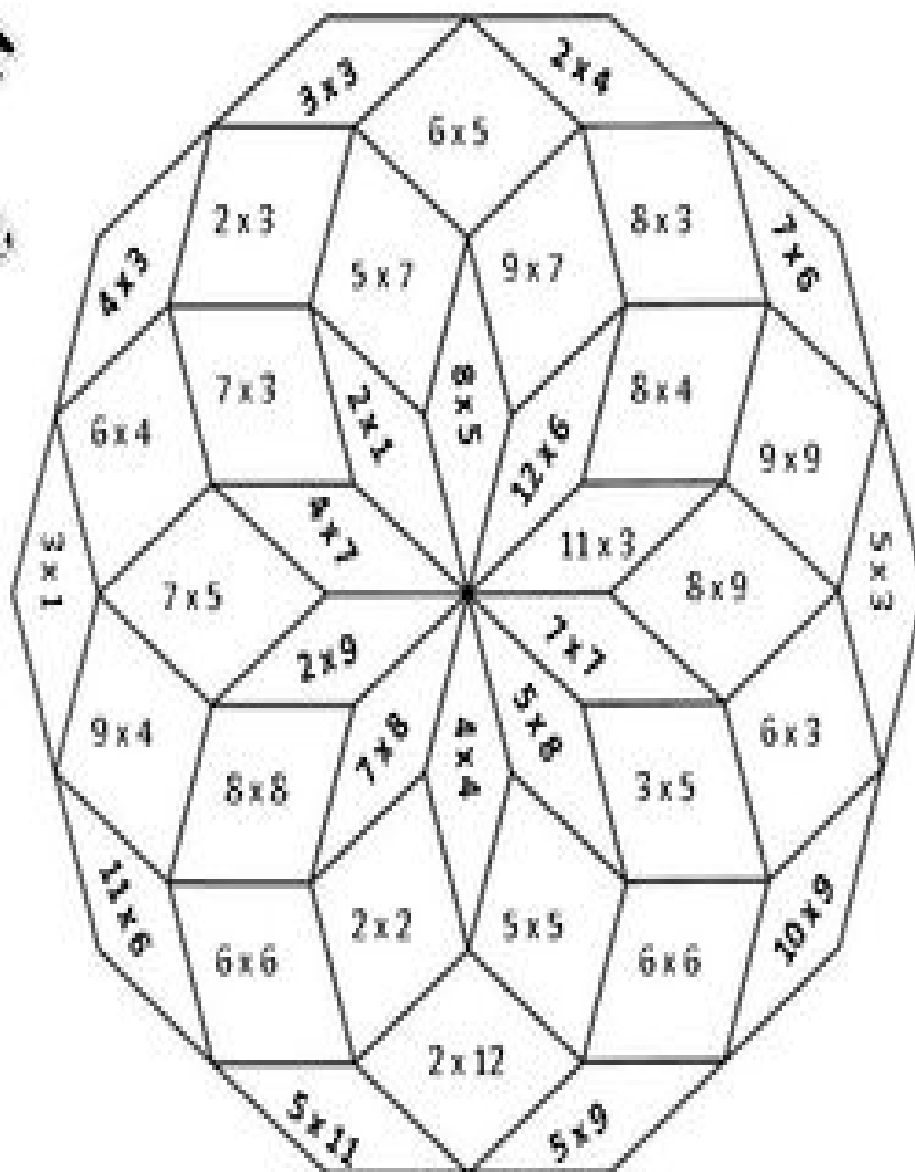

# Multiplication Mosaic

## Color Key

Even Numbers - Red

Odd Numbers - Blue

Name: \_\_\_\_\_