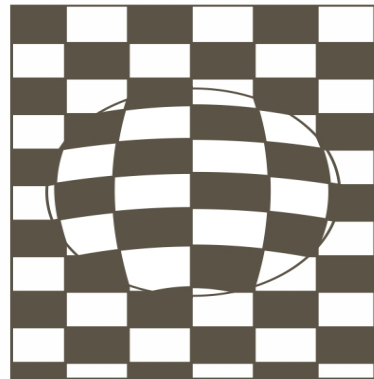

OP ART BULGING CIRCLE

Draw a circle.

Add horizontal lines that curve up inside the circle.

Add a straight vertical line down the middle of the circle. Curve lines to the right.

Add vertical lines to the left of the middle line. Curve lines to the left in the circle.

Add black shapes in the circle in a checkered pattern.

Add black shapes in the background in a checkered pattern opposite of the heart.