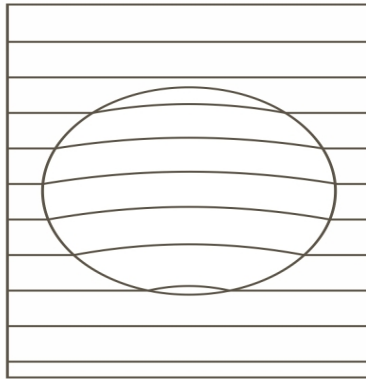

OP ART BULGING CIRCLE

Draw a circle.

Add horizontal lines that curve up inside the circle.

Add a straight vertical line down the middle of the circle. Curve lines to the right.

Add vertical lines to the left of the middle line. Curve lines to the left in the circle.

Add black shapes in the circle in a checkered pattern.

Add black shapes in the background in a checkered pattern opposite of the heart.