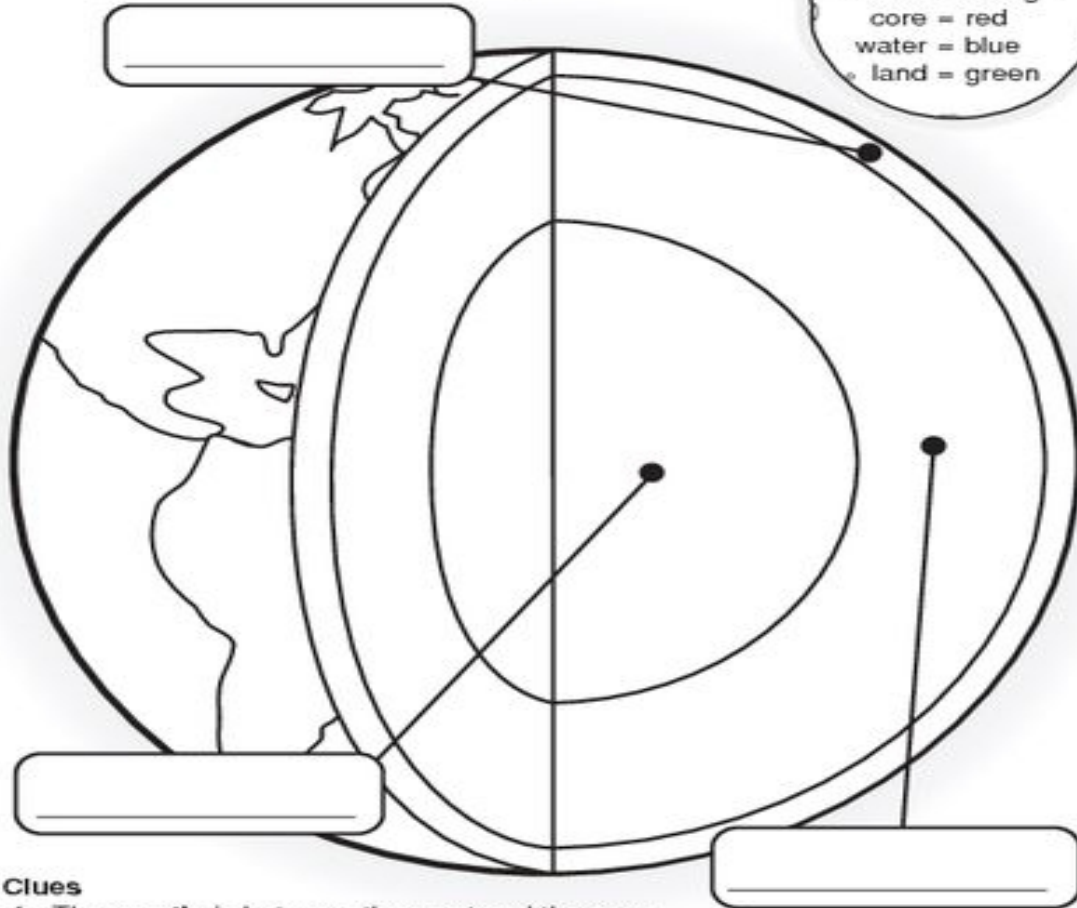

Name \_\_\_\_\_

Layers of Earth

## Inside Earth

Use the clues below to help you label Earth.  
Use the code on the Moon to color each part of Earth.

**Color Code**  
crust = brown  
mantle = orange  
core = red  
water = blue  
land = green

### Clues

1. The **mantle** is between the crust and the core.
2. We live on the outer layer called the **crust**.
3. The **core** is found in the center of Earth.