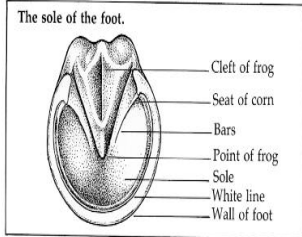

Points and Skeleton of the Horse

Poll
Ears
Forelock
Eye
Projecting cheekbone
Nostril
Muzzle
Mouth
Chin groove
Mane
Crest
Neck
Shoulder
Throat
Cheek
Jaw
Windpipe
Jugular groove
Point of shoulder

Withers Back Loins Croup

Point of hip
Point of buttocks
Dock
Flank
Thigh
Tail
Gaskin
Point of hock
Hock
Tendons
Chestnut
Fetlock joint
Coronet
Wall of hoof
Sheath
Stifle
Ergot
Pastern
Heel

Parts of the Skeleton

1 Skull/Cranium	21 Cannon Bone
2 Orbit	22 Fetlock Joint
3 Occiput	23 Long Pastern
4 Atlas	24 Short Pastern
5 Axis	25 Pedal Bone
6 7 Cervical Vertebrae	26 Sesamoid
7 18 Thoracic Vertebrae	27 Accessory Carpal (Pisiform)
8 6 Lumbar Vertebrae	28 Tibia
9 5 Sacral Vertebrae	29 Os calcis
10 15-22 Coccygeal Vertebrae	30 Tarsus Bones (Hock)
11 Mandible	31 Fibula
12 Sternum	32 Stifle Joint
13 Scapula	33 Patella
14 Shoulder Joint	34 Femur
15 Humerus	35 Hip Joint
16 Elbow Joint	36 Ischium
17 Ulna	37 Ilium
18 Radius	38 Tuber coxae
19 Carpus Bones (Knee)	39 Pubis
20 Splint Bone	40 Ribs (18 pairs)