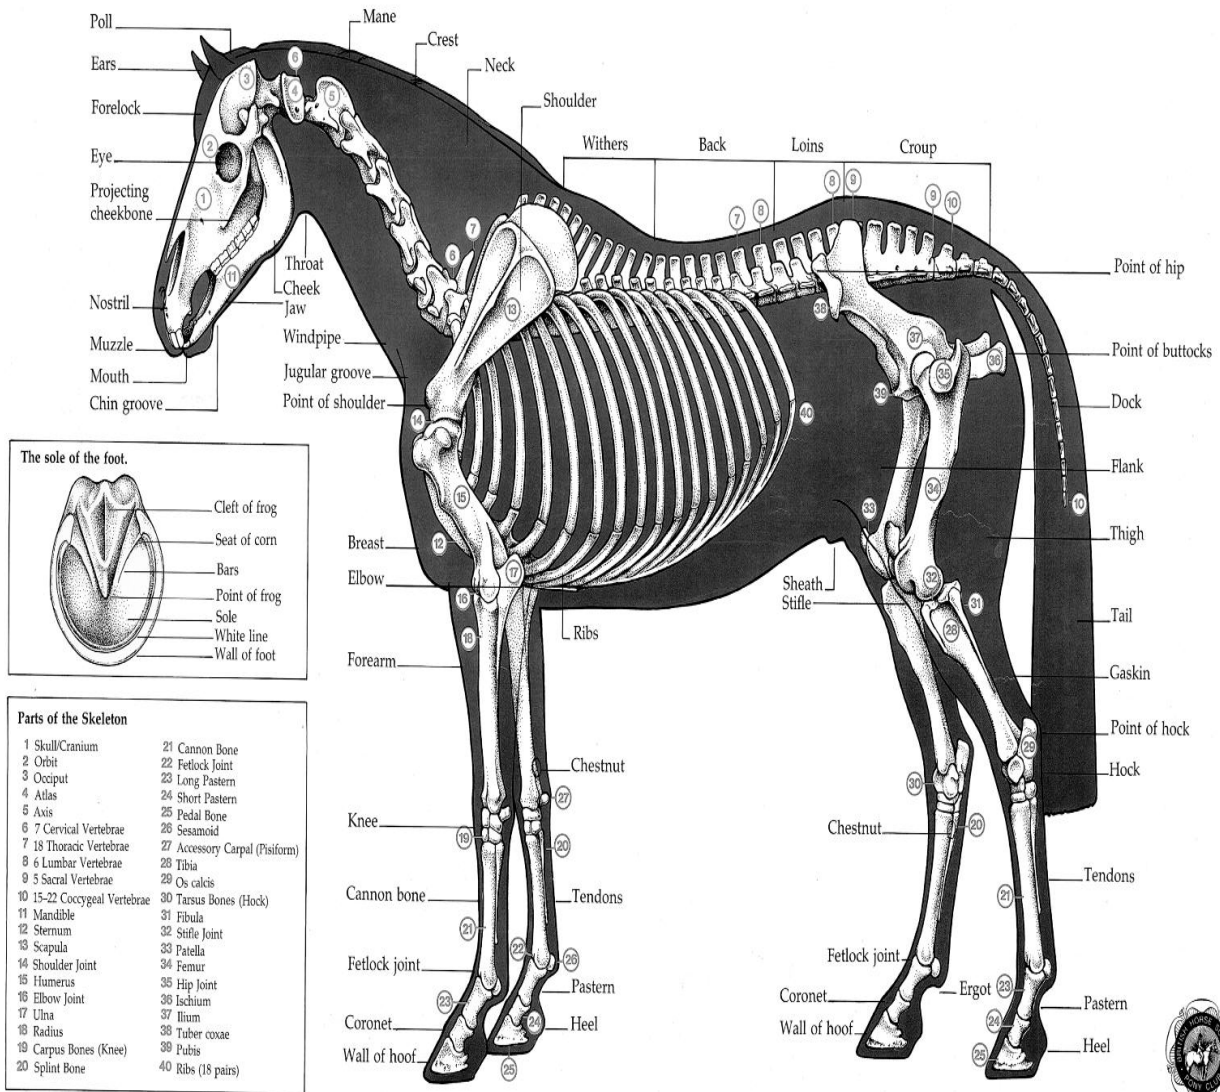

Points and Skeleton of the Horse

Poll
Ears
Forelock
Eye
Projecting cheekbone
Nostril
Muzzle
Mouth
Chin groove
Mane
Crest
Neck
Shoulder
Throat
Cheek
Jaw
Windpipe
Jugular groove
Point of shoulder

Withers Back Loins Croup

Point of hip
Point of buttocks
Dock
Flank
Thigh
Tail
Gaskin
Point of hock
Hock
Tendons
Chestnut
Fetlock joint
Coronet
Wall of hoof
Sheath
Stifle
Ergot
Pastern
Heel

Parts of the Skeleton

1 Skull/Cranium	21 Cannon Bone
2 Orbit	22 Fetlock Joint
3 Occiput	23 Long Pastern
4 Atlas	24 Short Pastern
5 Axis	25 Pedal Bone
6 7 Cervical Vertebrae	26 Sesamoid
7 18 Thoracic Vertebrae	27 Accessory Carpal (Pisiform)
8 6 Lumbar Vertebrae	28 Tibia
9 5 Sacral Vertebrae	29 Os calcis
10 15-22 Coccygeal Vertebrae	30 Tarsus Bones (Hock)
11 Mandible	31 Fibula
12 Sternum	32 Stifle Joint
13 Scapula	33 Patella
14 Shoulder Joint	34 Femur
15 Humerus	35 Hip Joint
16 Elbow Joint	36 Ischium
17 Ulna	37 Ilium
18 Radius	38 Tuber coxae
19 Carpus Bones (Knee)	39 Pubis
20 Splint Bone	40 Ribs (18 pairs)

Breast
Elbow
Forearm
Knee
Cannon bone
Fetlock joint
Coronet
Wall of hoof
Chestnut
Tendons
Pastern
Heel