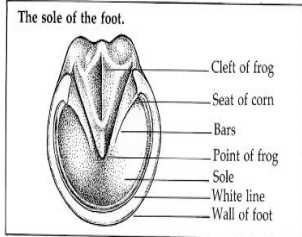

Points and Skeleton of the Horse

Poll
Ears
Forelock
Eye
Projecting cheekbone
Nostril
Muzzle
Mouth
Chin groove
Mane
Crest
Neck
Shoulder
Throat
Cheek
Jaw
Windpipe
Jugular groove
Point of shoulder

Withers Back Loins Croup

Point of hip
Point of buttocks
Dock
Flank
Thigh
Tail
Gaskin
Point of hock
Hock
Tendons
Point of hoof
Heel

Parts of the Skeleton

1 Skull/Cranium	21 Cannon Bone
2 Orbit	22 Fetlock Joint
3 Occiput	23 Long Pastern
4 Atlas	24 Short Pastern
5 Axis	25 Pedal Bone
6 7 Cervical Vertebrae	26 Sesamoid
7 18 Thoracic Vertebrae	27 Accessory Carpal (Pisiform)
8 6 Lumbar Vertebrae	28 Tibia
9 5 Sacral Vertebrae	29 Os calcis
10 15-22 Coccygeal Vertebrae	30 Tarsus Bones (Hock)
11 Mandible	31 Fibula
12 Sternum	32 Stifle Joint
13 Scapula	33 Patella
14 Shoulder Joint	34 Femur
15 Humerus	35 Hip Joint
16 Elbow Joint	36 Ischium
17 Ulna	37 Ilium
18 Radius	38 Tuber coxae
19 Carpus Bones (Knee)	39 Pubis
20 Splint Bone	40 Ribs (18 pairs)