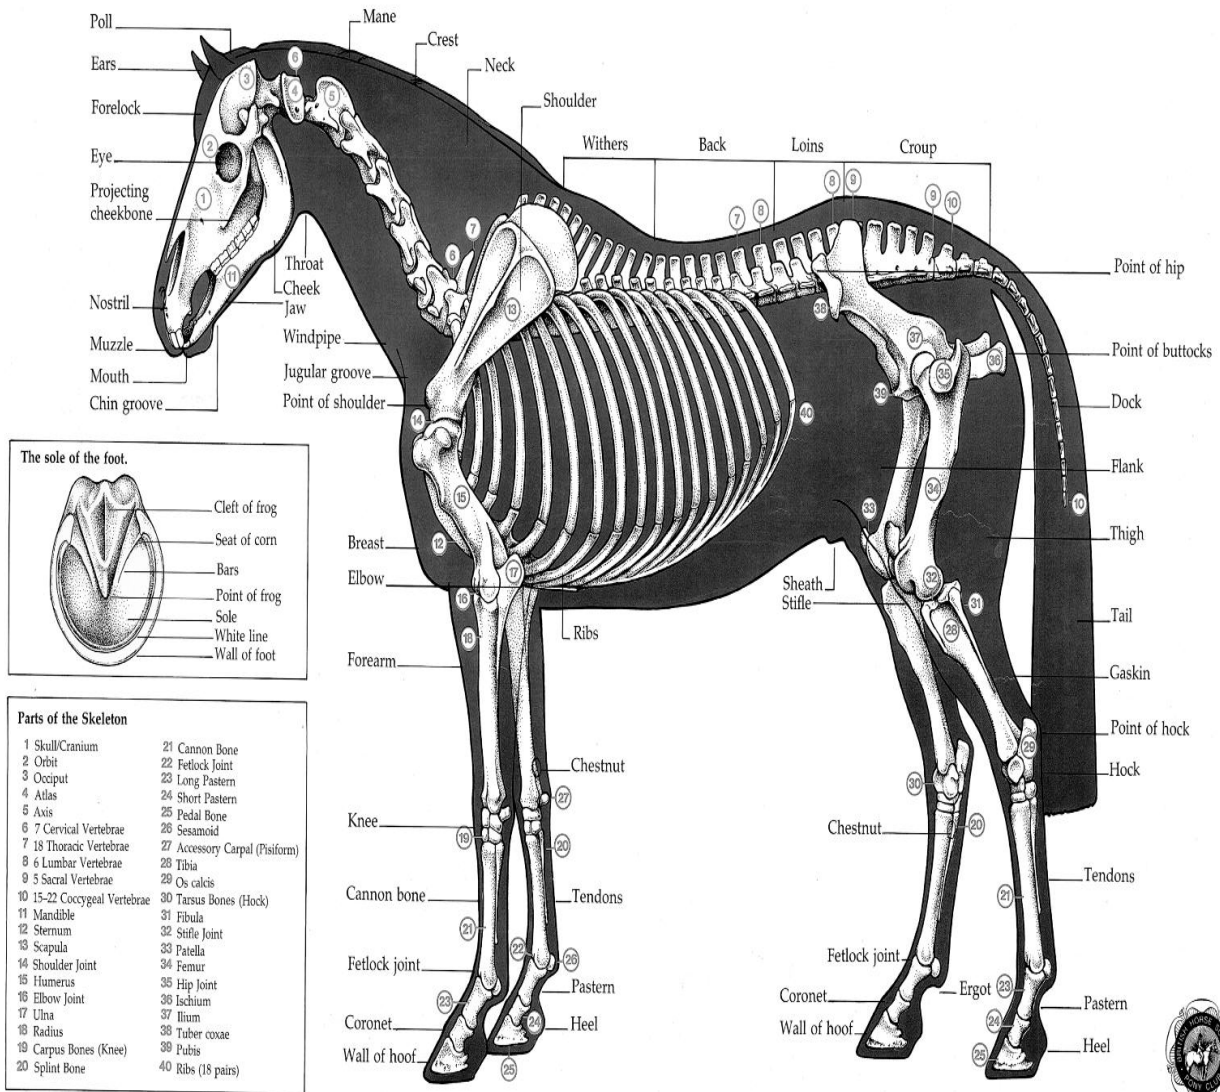

Points and Skeleton of the Horse

Poll
Ears
Forelock
Eye
Projecting cheekbone
Nostril
Muzzle
Mouth
Chin groove
Mane
Crest
Neck
Shoulder
Throat
Cheek
Jaw
Windpipe
Jugular groove
Point of shoulder

Withers Back Loins Croup

Point of hip
Point of buttocks
Dock
Flank
Thigh
Tail
Gaskin
Point of hock
Hock
Tendons
Point of hoof
Heel

Parts of the Skeleton

1 Skull/Cranium	21 Cannon Bone
2 Orbit	22 Fetlock Joint
3 Occiput	23 Long Pastern
4 Atlas	24 Short Pastern
5 Axis	25 Pedal Bone
6 7 Cervical Vertebrae	26 Sesamoid
7 18 Thoracic Vertebrae	27 Accessory Carpal (Pisiform)
8 6 Lumbar Vertebrae	28 Tibia
9 5 Sacral Vertebrae	29 Os calcis
10 15-22 Coccygeal Vertebrae	30 Tarsus Bones (Hock)
11 Mandible	31 Fibula
12 Sternum	32 Stifle Joint
13 Scapula	33 Patella
14 Shoulder Joint	34 Femur
15 Humerus	35 Hip Joint
16 Elbow Joint	36 Ischium
17 Ulna	37 Ilium
18 Radius	38 Tuber coxae
19 Carpus Bones (Knee)	39 Pubis
20 Splint Bone	40 Ribs (18 pairs)