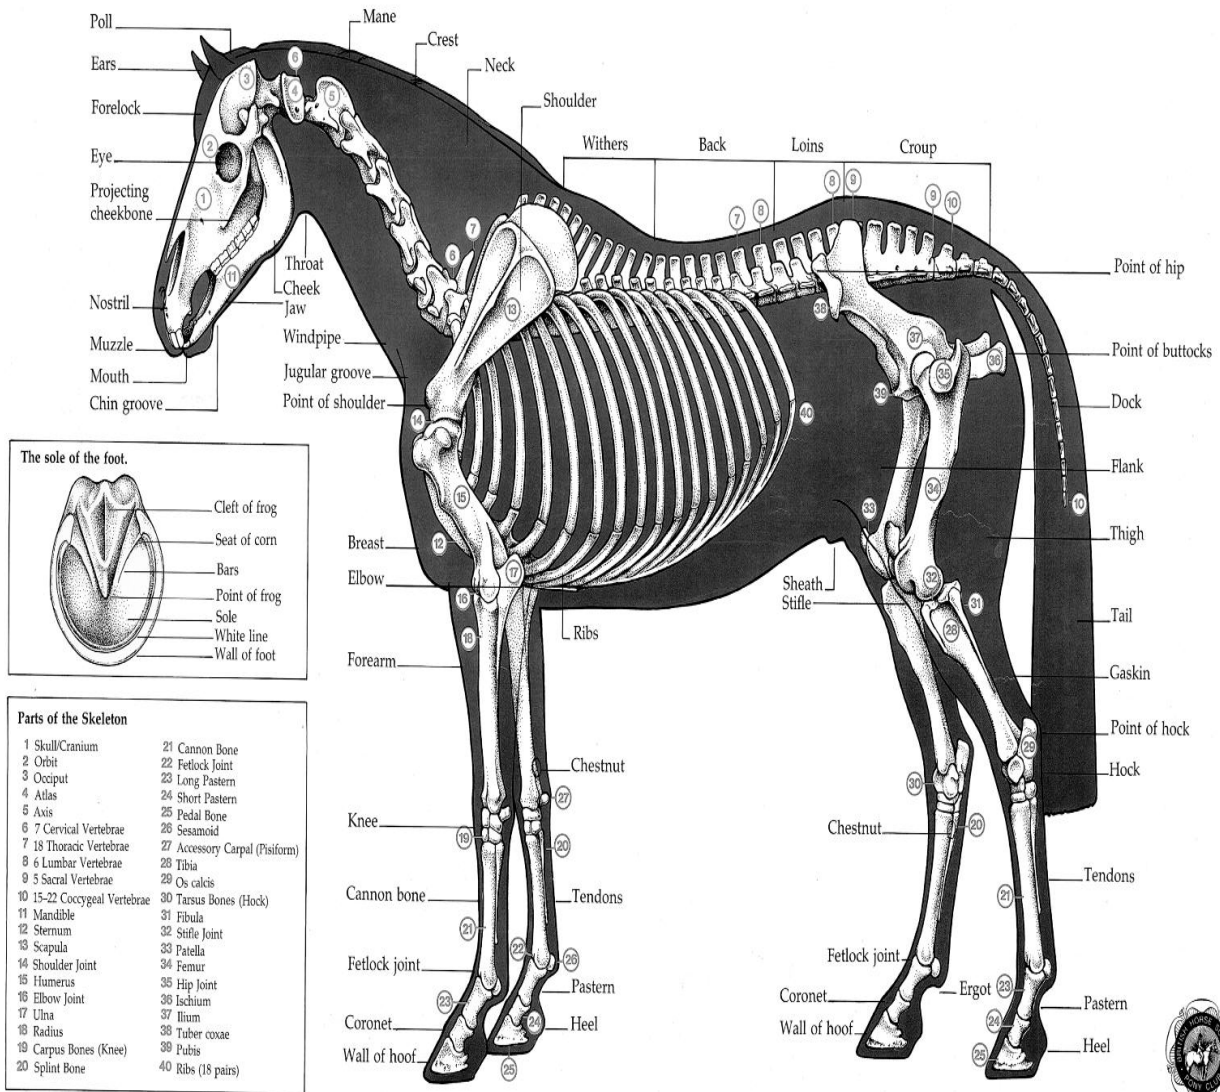

Points and Skeleton of the Horse

Poll
Ears
Forelock
Eye
Projecting cheekbone
Nostril
Muzzle
Mouth
Chin groove
Mane
Crest
Neck
Shoulder
Throat
Cheek
Jaw
Windpipe
Jugular groove
Point of shoulder

Withers Back Loins Croup

Point of hip
Point of buttocks
Dock
Flank
Thigh
Tail
Gaskin
Point of hock
Hock
Tendons
Chestnut
Fetlock joint
Coronet
Wall of hoof
Sheath
Stifle
Ergot
Pastern
Heel

Parts of the Skeleton

1 Skull/Cranium	21 Cannon Bone
2 Orbit	22 Fetlock joint
3 Occiput	23 Long Pastern
4 Atlas	24 Short Pastern
5 Axis	25 Pedal Bone
6 7 Cervical Vertebrae	26 Sesamoid
7 18 Thoracic Vertebrae	27 Accessory Carpal (Pisiform)
8 6 Lumbar Vertebrae	28 Tibia
9 5 Sacral Vertebrae	29 Os calcis
10 15-22 Coccygeal Vertebrae	30 Tarsus Bones (Hock)
11 Mandible	31 Fibula
12 Sternum	32 Stifle joint
13 Scapula	33 Patella
14 Shoulder joint	34 Femur
15 Humerus	35 Hip joint
16 Elbow joint	36 Ischium
17 Ulna	37 Ilium
18 Radius	38 Tuber coxae
19 Carpus Bones (Knee)	39 Pubis
20 Splint Bone	40 Ribs (18 pairs)

Breast
Elbow
Forearm
Knee
Cannon bone
Fetlock joint
Coronet
Wall of hoof
Chestnut
Tendons
Pastern
Heel