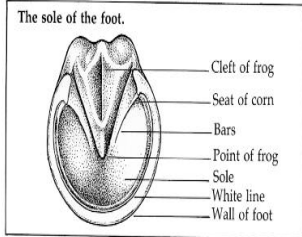

Points and Skeleton of the Horse

Poll
Ears
Forelock
Eye
Projecting cheekbone
Nostril
Muzzle
Mouth
Chin groove
Mane
Crest
Neck
Shoulder
Throat
Cheek
Jaw
Windpipe
Jugular groove
Point of shoulder

Withers Back Loins Croup

Point of hip
Point of buttocks
Dock
Flank
Thigh
Tail
Gaskin
Point of hock
Hock
Tendons
Chestnut
Fetlock joint
Coronet
Wall of hoof
Sheath
Stifle
Ergot
Pastern
Heel

Parts of the Skeleton

1 Skull/Cranium	21 Cannon Bone
2 Orbit	22 Fetlock joint
3 Occiput	23 Long Pastern
4 Atlas	24 Short Pastern
5 Axis	25 Pedal Bone
6 7 Cervical Vertebrae	26 Sesamoid
7 18 Thoracic Vertebrae	27 Accessory Carpal (Pisiform)
8 6 Lumbar Vertebrae	28 Tibia
9 5 Sacral Vertebrae	29 Os calcis
10 15-22 Coccygeal Vertebrae	30 Tarsus Bones (Hock)
11 Mandible	31 Fibula
12 Sternum	32 Stifle joint
13 Scapula	33 Patella
14 Shoulder joint	34 Femur
15 Humerus	35 Hip joint
16 Elbow joint	36 Ischium
17 Ulna	37 Ilium
18 Radius	38 Tuber coxae
19 Carpus Bones (Knee)	39 Pubis
20 Splint Bone	40 Ribs (18 pairs)