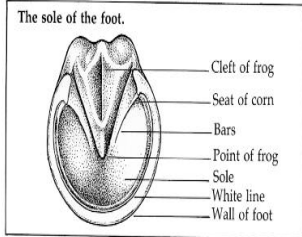

# Points and Skeleton of the Horse

Poll  
Ears  
Forelock  
Eye  
Projecting cheekbone  
Nostril  
Muzzle  
Mouth  
Chin groove  
Mane  
Crest  
Neck  
Shoulder  
Throat  
Cheek  
Jaw  
Windpipe  
Jugular groove  
Point of shoulder

Withers      Back      Loins      Croup

Point of hip  
Point of buttocks  
Dock  
Flank  
Thigh  
Tail  
Gaskin  
Point of hock  
Hock  
Tendons  
Chestnut  
Fetlock joint  
Coronet  
Wall of hoof  
Sheath  
Stifle  
Ergot  
Pastern  
Heel