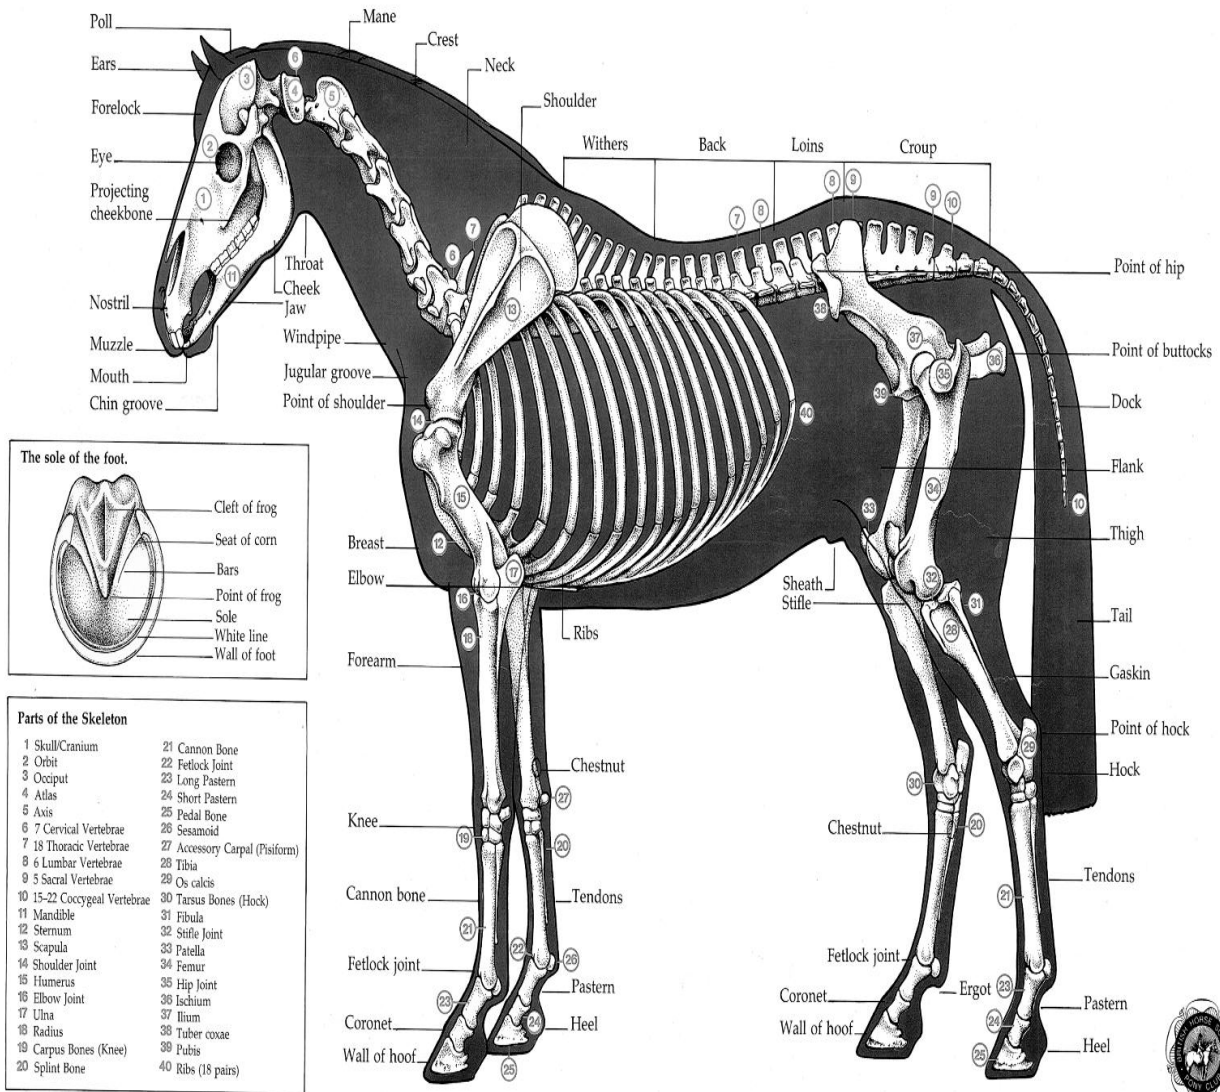

# Points and Skeleton of the Horse

Poll  
Ears  
Forelock  
Eye  
Projecting cheekbone  
Nostril  
Muzzle  
Mouth  
Chin groove  
Mane  
Crest  
Neck  
Shoulder  
Throat  
Cheek  
Jaw  
Windpipe  
Jugular groove  
Point of shoulder

Withers      Back      Loins      Croup

Point of hip  
Point of buttocks  
Dock  
Flank  
Thigh  
Tail  
Gaskin  
Point of hock  
Hock  
Tendons  
Chestnut  
Fetlock joint  
Coronet  
Wall of hoof  
Sheath  
Stifle  
Ergot  
Pastern  
Heel

**Parts of the Skeleton**

1 Skull/Cranium	21 Cannon Bone
2 Orbit	22 Fetlock joint
3 Occiput	23 Long Pastern
4 Atlas	24 Short Pastern
5 Axis	25 Pedal Bone
6 7 Cervical Vertebrae	26 Sesamoid
7 18 Thoracic Vertebrae	27 Accessory Carpal (Pisiform)
8 6 Lumbar Vertebrae	28 Tibia
9 5 Sacral Vertebrae	29 Os calcis
10 15-22 Coccygeal Vertebrae	30 Tarsus Bones (Hock)
11 Mandible	31 Fibula
12 Sternum	32 Stifle joint
13 Scapula	33 Patella
14 Shoulder joint	34 Femur
15 Humerus	35 Hip joint
16 Elbow joint	36 Ischium
17 Ulna	37 Ilium
18 Radius	38 Tuber coxae
19 Carpus Bones (Knee)	39 Pubis
20 Splint Bone	40 Ribs (18 pairs)