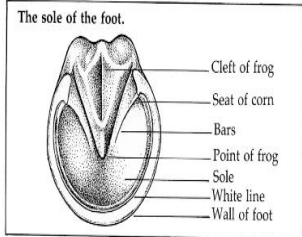

# Points and Skeleton of the Horse

Poll  
Ears  
Forelock  
Eye  
Projecting cheekbone  
Nostril  
Muzzle  
Mouth  
Chin groove  
Mane  
Crest  
Neck  
Shoulder  
Throat  
Cheek  
Jaw  
Windpipe  
Jugular groove  
Point of shoulder

Withers      Back      Loins      Croup

Point of hip  
Point of buttocks  
Dock  
Flank  
Thigh  
Tail  
Gaskin  
Point of hock  
Hock  
Tendons  
Pastern  
Heel

**Parts of the Skeleton**

1 Skull/Cranium	21 Cannon Bone
2 Orbit	22 Fetlock Joint
3 Occiput	23 Long Pastern
4 Atlas	24 Short Pastern
5 Axis	25 Pedal Bone
6 7 Cervical Vertebrae	26 Sesamoid
7 18 Thoracic Vertebrae	27 Accessory Carpal (Pisiform)
8 6 Lumbar Vertebrae	28 Tibia
9 5 Sacral Vertebrae	29 Os calcis
10 15-22 Coccygeal Vertebrae	30 Tarsus Bones (Hock)
11 Mandible	31 Fibula
12 Sternum	32 Stifle Joint
13 Scapula	33 Patella
14 Shoulder Joint	34 Femur
15 Humerus	35 Hip Joint
16 Elbow Joint	36 Ischium
17 Ulna	37 Ilium
18 Radius	38 Tuber coxae
19 Carpus Bones (Knee)	39 Pubis
20 Splint Bone	40 Ribs (18 pairs)