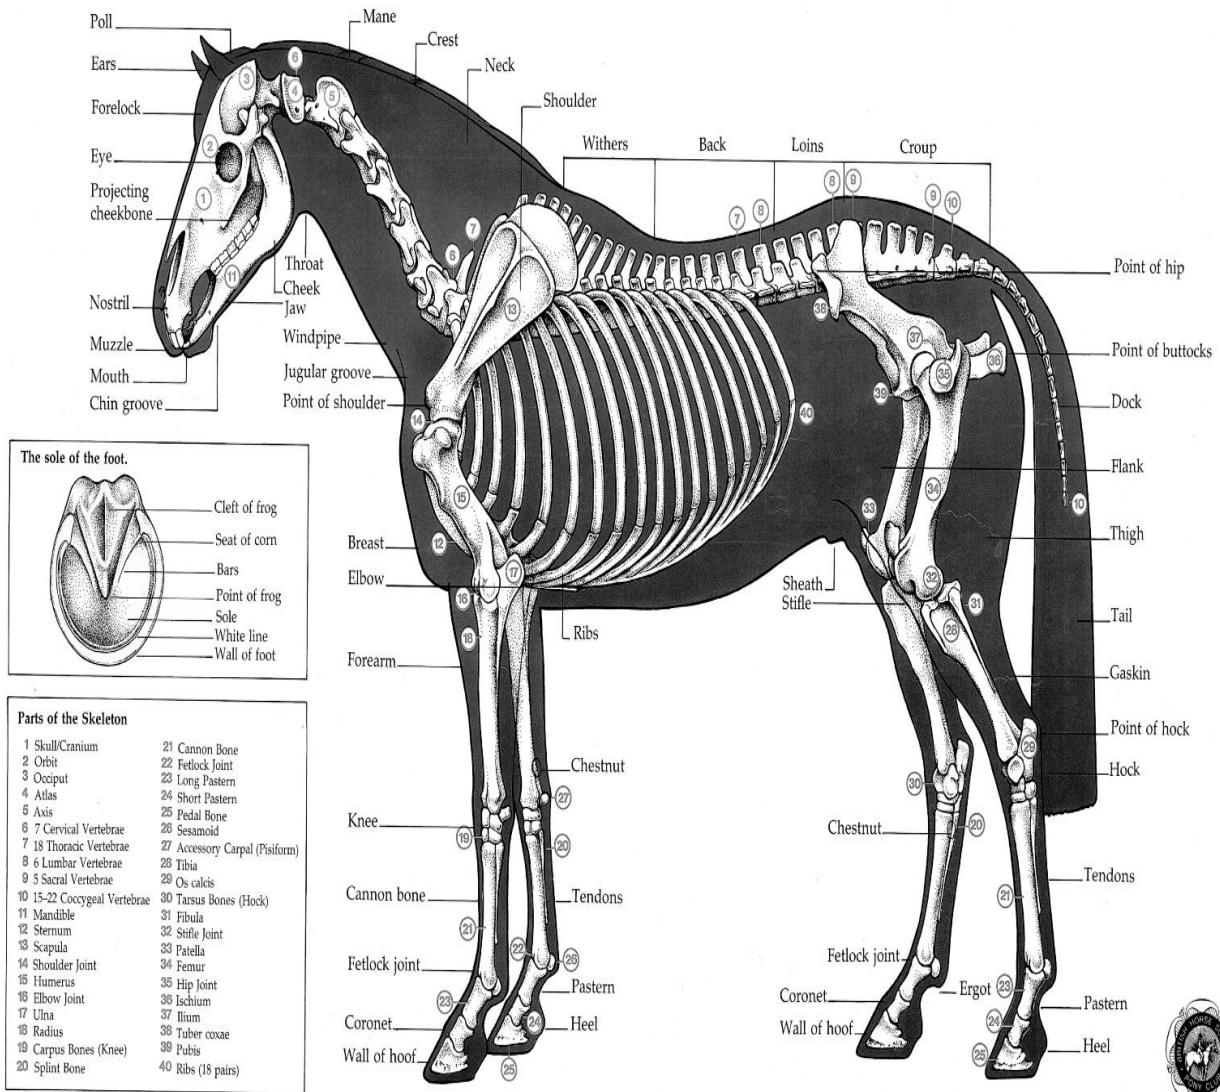

# Points and Skeleton of the Horse

Poll  
Ears  
Forelock  
Eye  
Projecting cheekbone  
Nostril  
Muzzle  
Mouth  
Chin groove  
Mane  
Crest  
Neck  
Shoulder  
Throat  
Cheek  
Jaw  
Windpipe  
Jugular groove  
Point of shoulder

Withers      Back      Loins      Croup

Point of hip  
Point of buttocks  
Dock  
Flank  
Thigh  
Tail  
Gaskin  
Point of hock  
Hock  
Tendons  
Pastern  
Heel

**Parts of the Skeleton**

1 Skull/Cranium	21 Cannon Bone
2 Orbit	22 Fetlock Joint
3 Occiput	23 Long Pastern
4 Atlas	24 Short Pastern
5 Axis	25 Pedal Bone
6 7 Cervical Vertebrae	26 Sesamoid
7 18 Thoracic Vertebrae	27 Accessory Carpal (Pisiform)
8 6 Lumbar Vertebrae	28 Tibia
9 5 Sacral Vertebrae	29 Os calcis
10 15-22 Coccygeal Vertebrae	30 Tarsus Bones (Hock)
11 Mandible	31 Fibula
12 Sternum	32 Stifle Joint
13 Scapula	33 Patella
14 Shoulder Joint	34 Femur
15 Humerus	35 Hip Joint
16 Elbow Joint	36 Ischium
17 Ulna	37 Ilium
18 Radius	38 Tuber coxae
19 Carpus Bones (Knee)	39 Pubis
20 Splint Bone	40 Ribs (18 pairs)