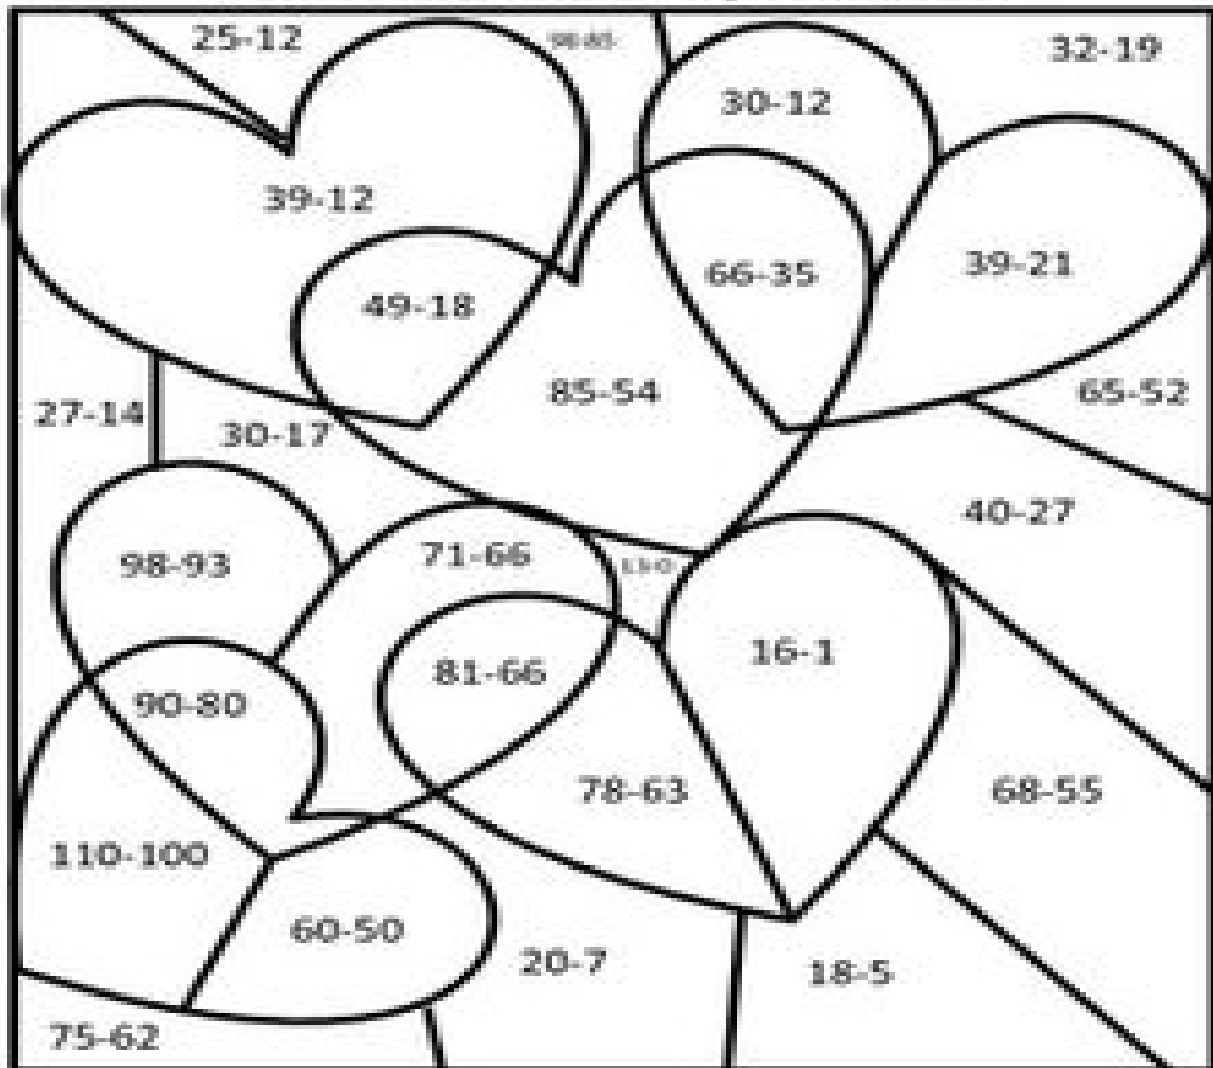

## Valentine Color by Number

Color by number – Blue – 5

Red – 13

Yellow – 27

Purple – 15

Pink – 31

Green – 18

Orange – 10