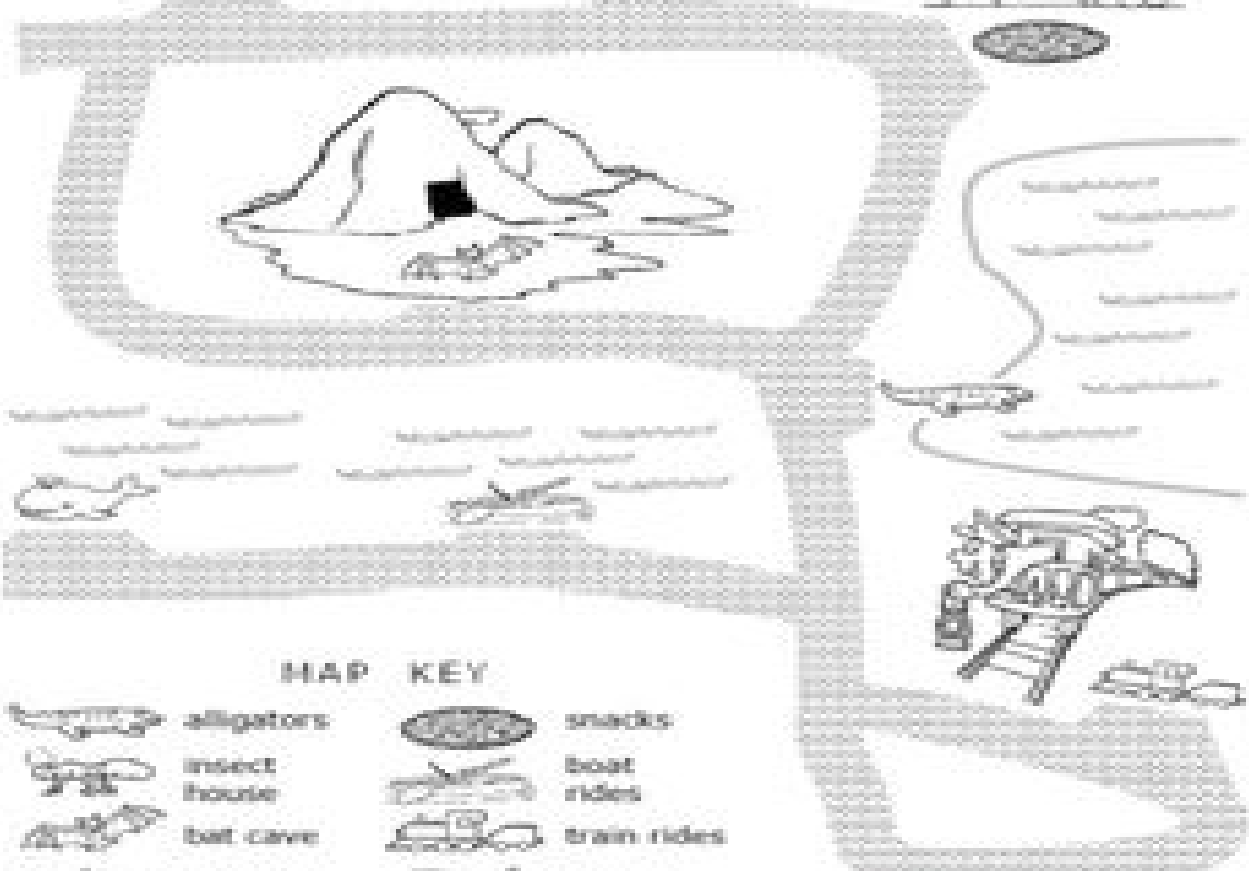

# Sheron Zoo Map

Color each symbol on the map key, then use the same color on the map.

## MAP KEY

alligators

snacks

insect house

boat rides

bat cave

train rides

aquarium