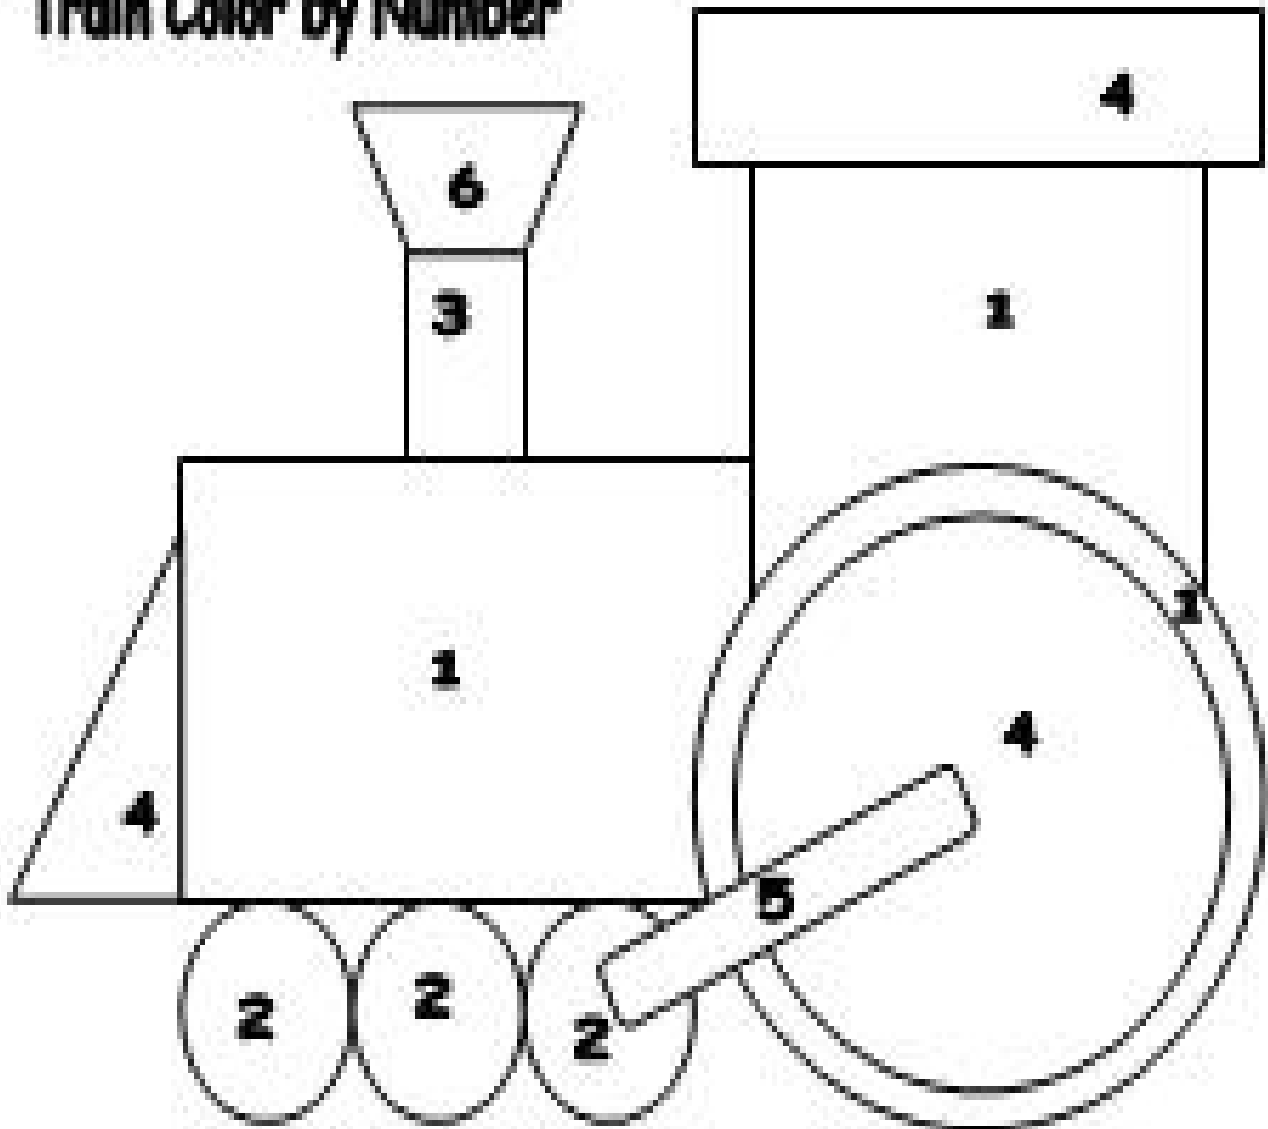

Train Color by Number

1-black 2-orange 3-blue 4-red 5-yellow 6-green