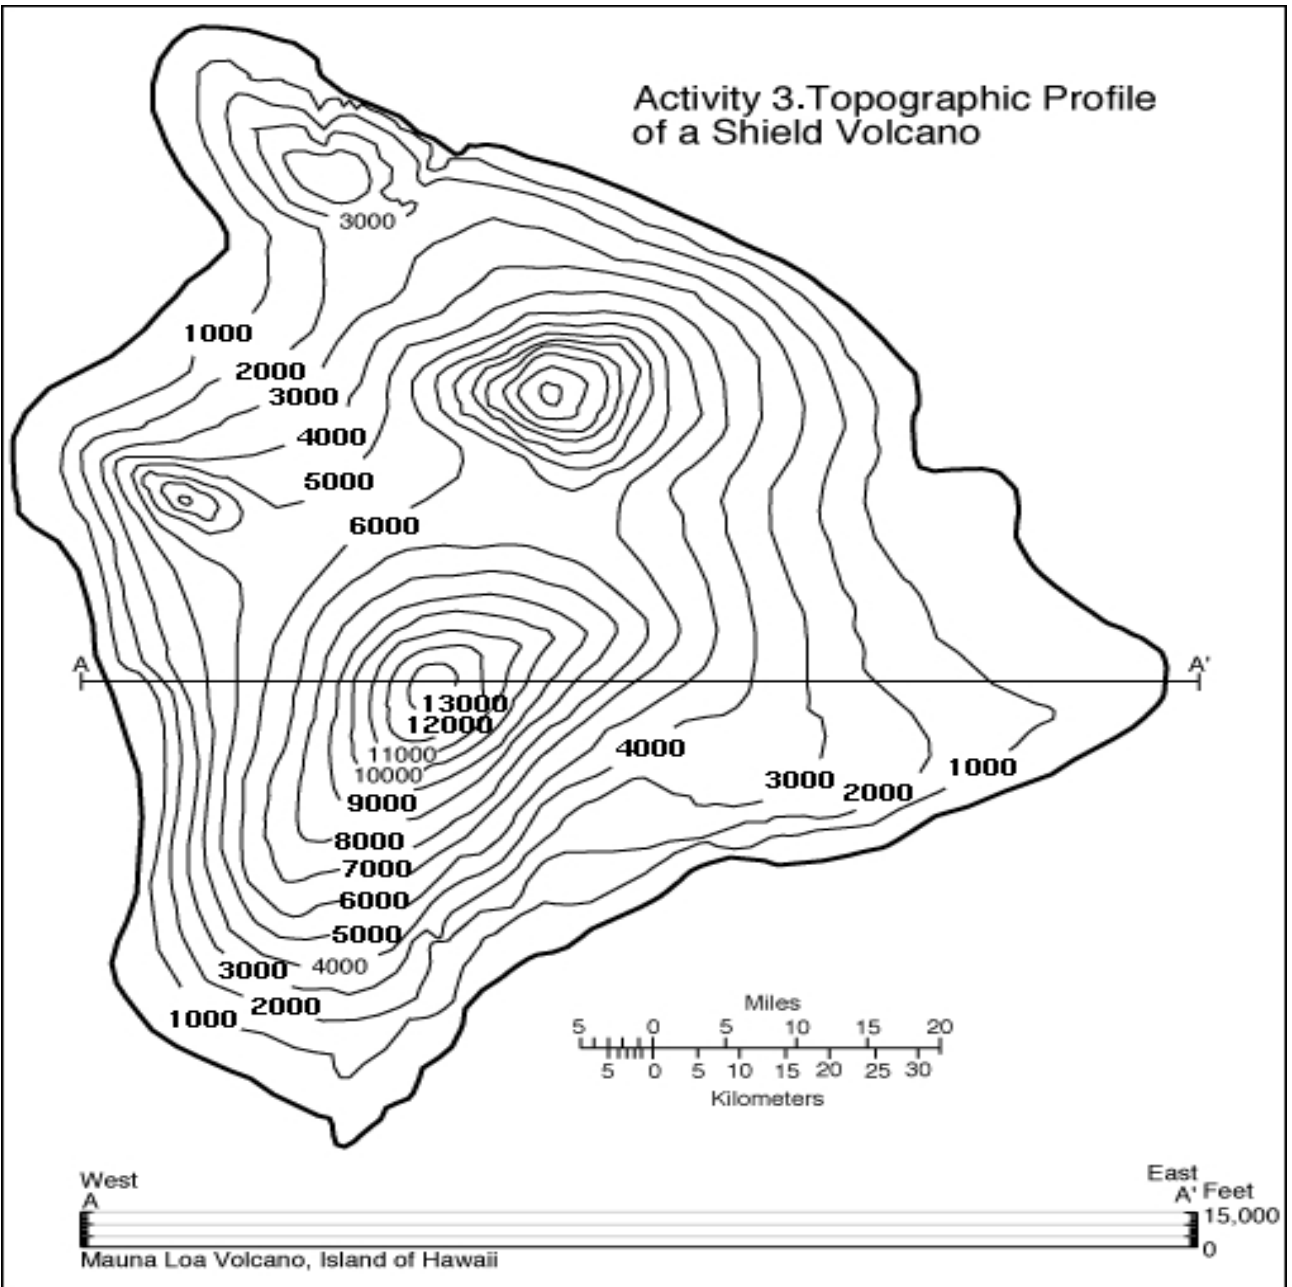

Activity 3. Topographic Profile of a Shield Volcano

West East
A A' Feet
Mauna Loa Volcano, Island of Hawaii 15,000
0