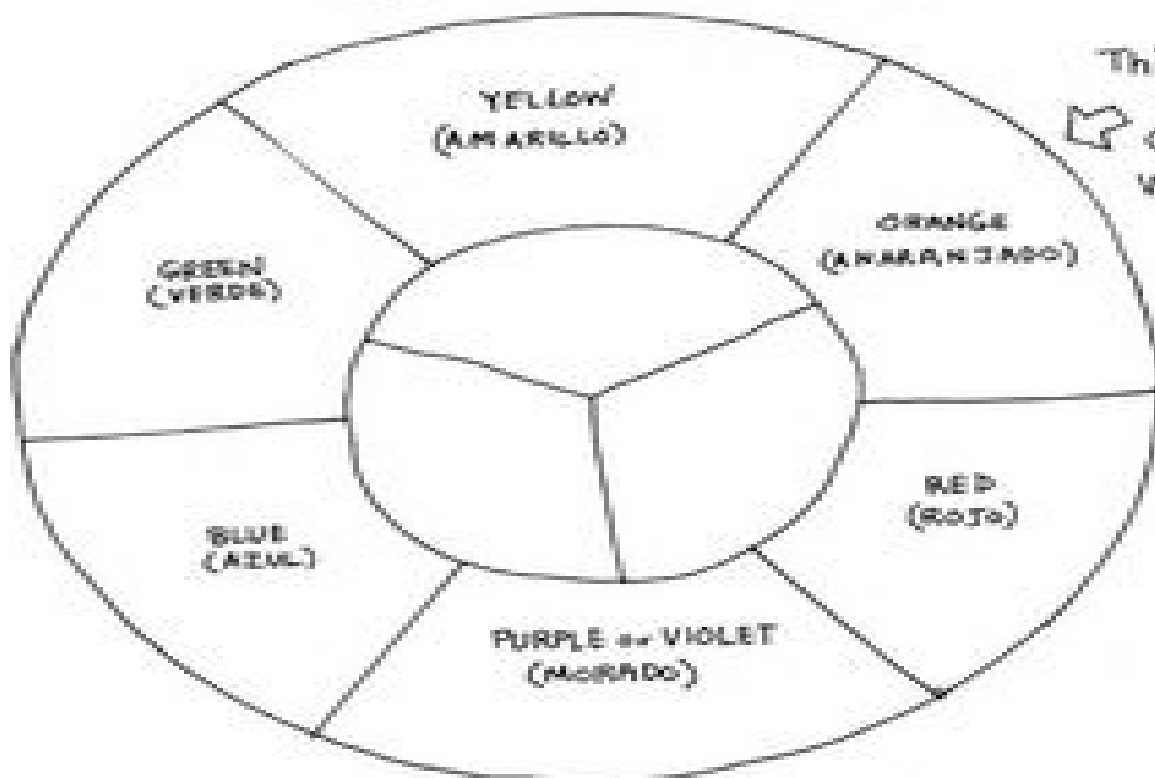

# COLOR

This is  
a  
color  
wheel.

## COLOR SCHEMES (PLANS)

are ways I can use color to improve my art work.

PRIMARY    RAINBOW

SECONDARY    WARM   COOL

COMPLIMENTARY      NEUTRAL

Copyright © 2005 View more... Visit [www.artsonartists.com](http://www.artsonartists.com)