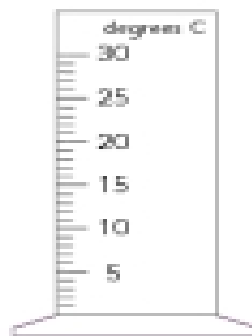

Colour the thermometers to show the correct temperature.

10 degrees C

15 degrees C

25 degrees C

Colour the thermometers to show the correct temperature:

8 degrees C

17 degrees C

29 degrees C