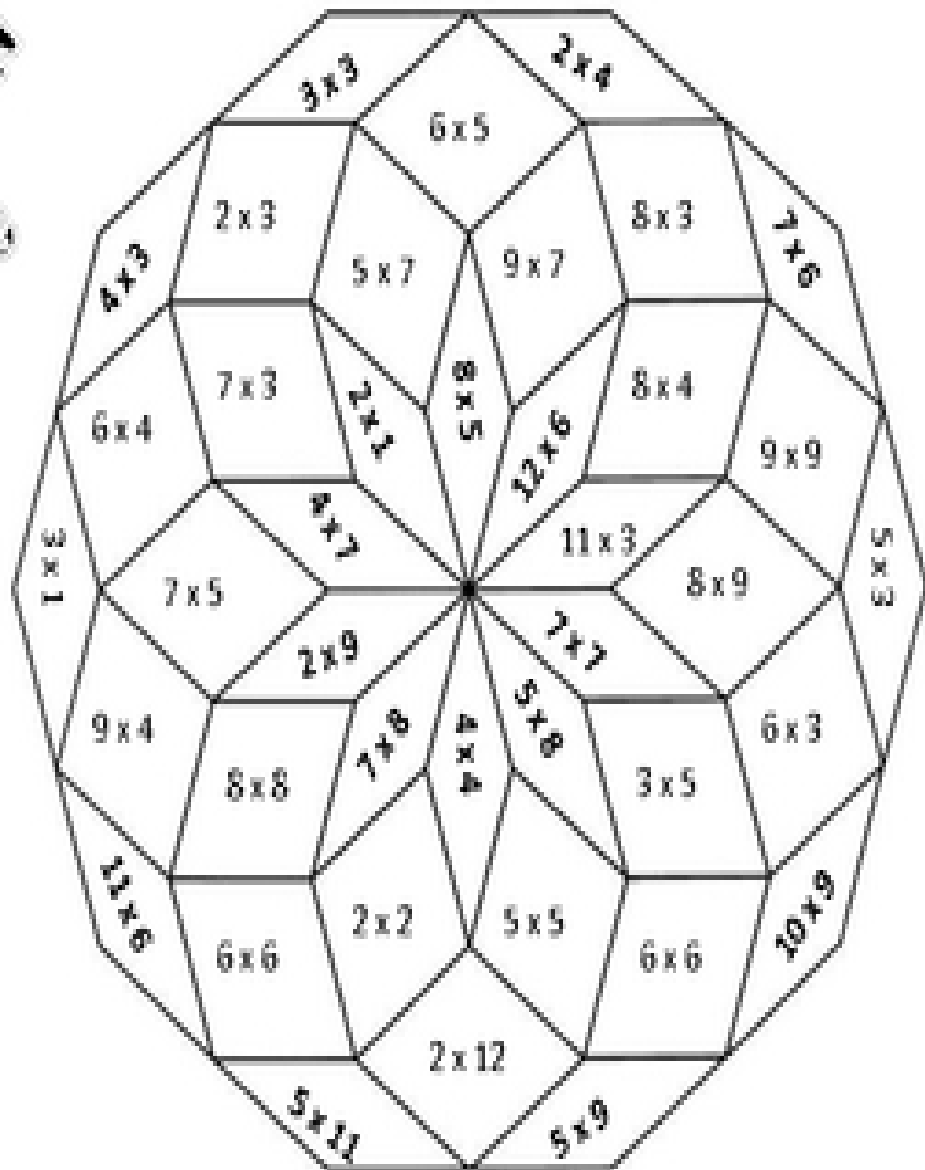

# Multiplication Mosaic

## Color Key

Even Numbers - Red  
Odd Numbers - Blue

Name: \_\_\_\_\_