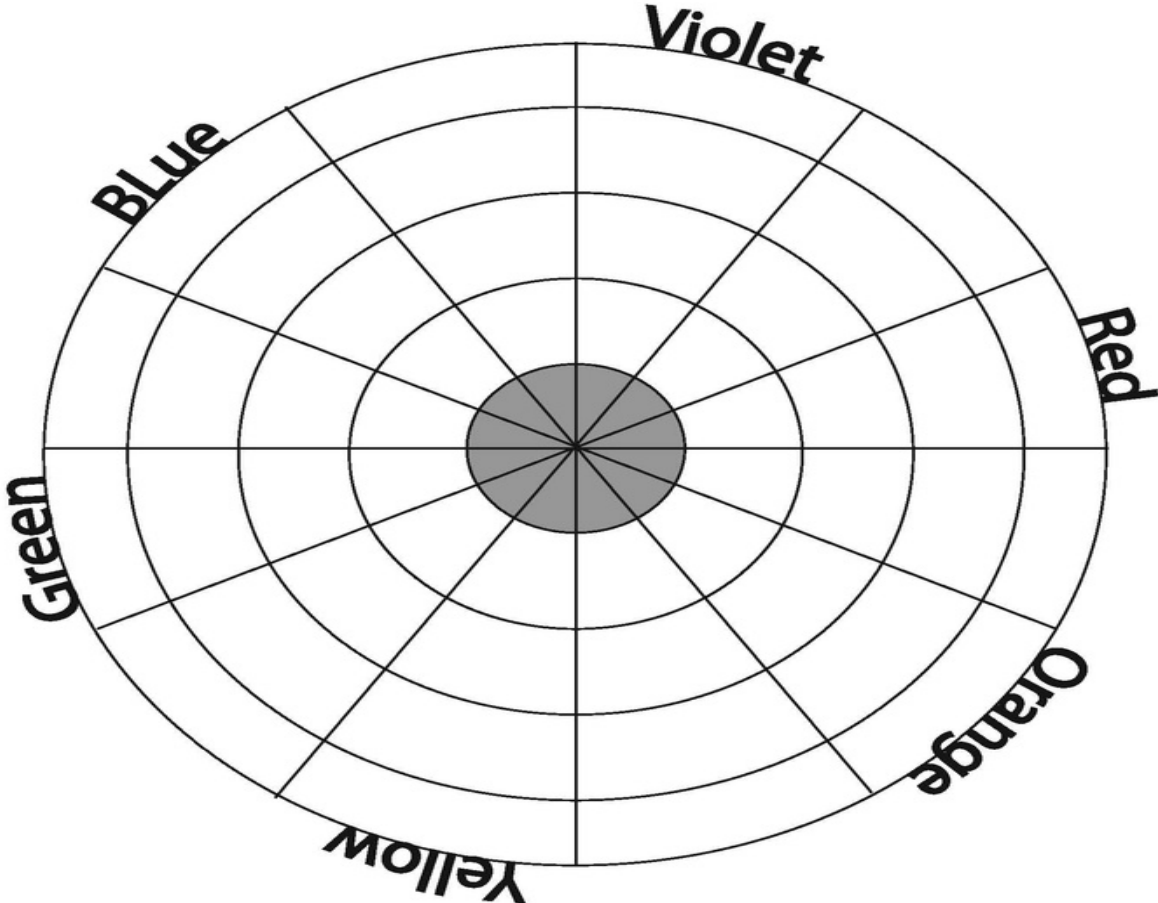

Color Wheel Chart

The only colors that should be used: Red, Yellow, Blue, Black and White
Fill in rings in this order from outside in:
True Hue -
Tint -
Tone -
Shade -