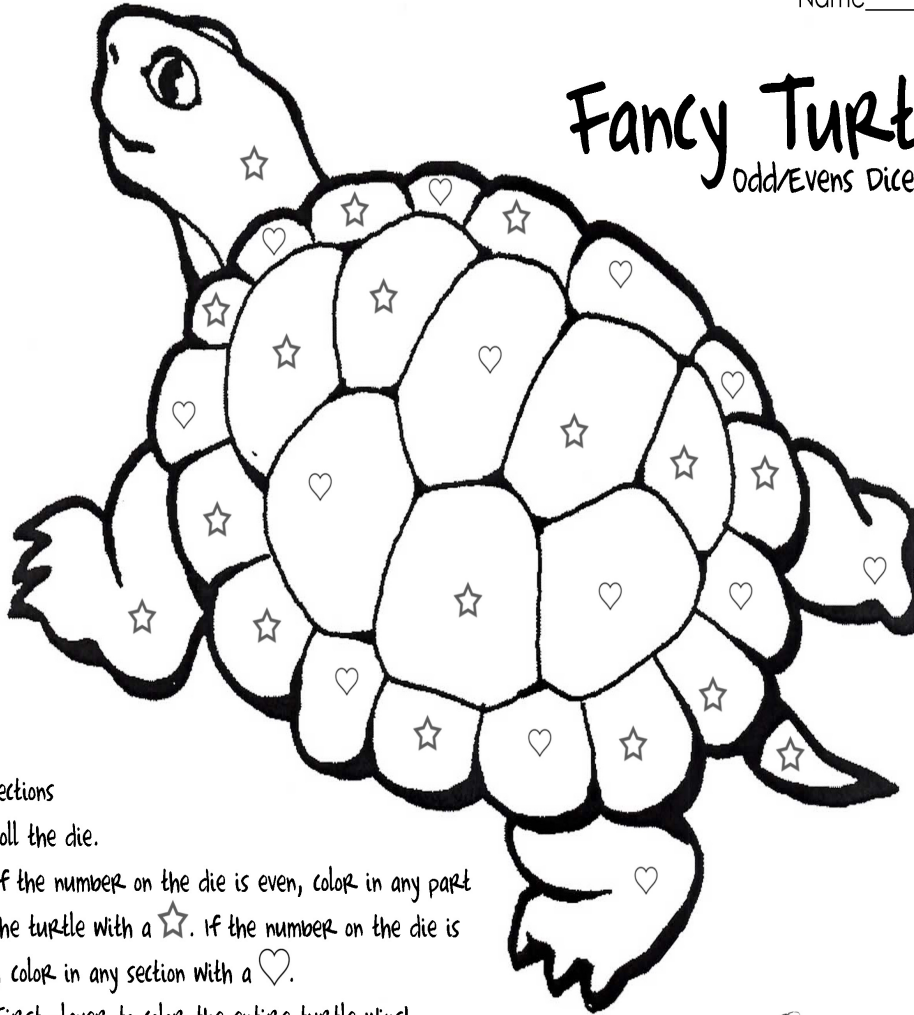

# Fancy Turtle!

Odd/Evens Dice Game

### Directions

1. Roll the die.
2. If the number on the die is even, color in any part of the turtle with a ☆. If the number on the die is odd, color in any section with a ♥.
3. First player to color the entire turtle wins!