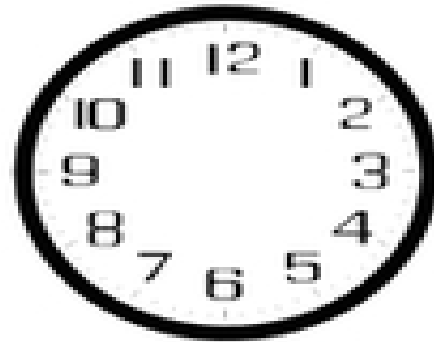

# Draw the Correct Time

Draw the hands to show the correct time on each clock.

7:00

4:00

1:00

10:00