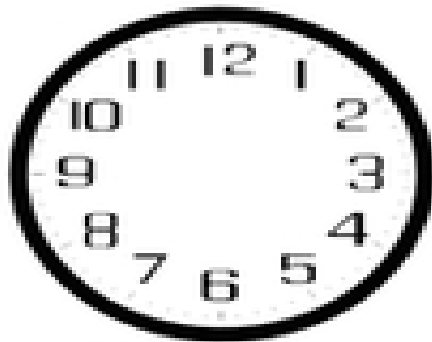

# Draw the Correct Time

Draw the hands to show the correct time on each clock.

7:00

4:00

1:00

10:00