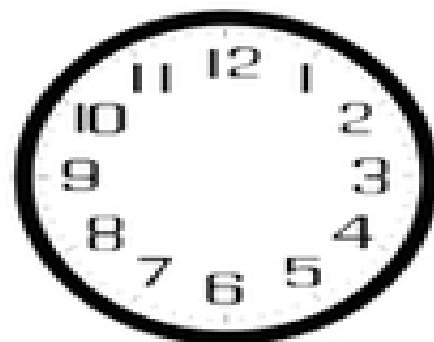

# Draw the Correct Time

Draw the hands to show the correct time on each clock.

7:00

4:00

1:00

10:00