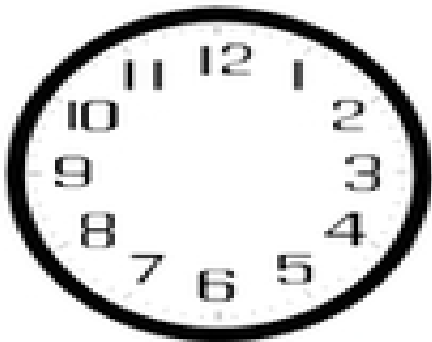

# Draw the Correct Time

Draw the hands to show the correct time on each clock.

7:00

4:00

1:00

10:00