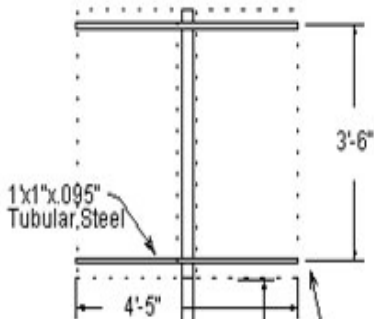

Double Panel Mast Remote Battery

3"x3"x.120" Tubular Steel Post

GATE INFO.ORG GATE INFO.ORG

Do Not Let Post Come Into Contact With Ground

Single Panel Mast Remote Battery

Option To Have Concrete 4-6" Below Grade

Self Contained with Battery & Regulator

Check With Regional Solar Company Or Internet For Optimum Angle And Direction

Regulator and Termination PVC Cabinet

Hinge

2 Deep Cycle Batteries in Plastic Battery Housing