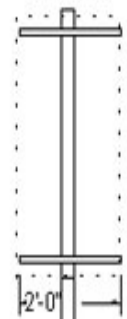

Double Panel Mast Remote Battery

3"x3"x.120" Tubular Steel Post

GATE INFO.ORG GATE INFO.ORG

Do Not Let Post Come Into Contact With Ground

Single Panel Mast Remote Battery

Option To Have Concrete 4-6" Below Grade

Self Contained with Battery & Regulator

Check With Regional Solar Company Or Internet For Optimum Angle And Direction

Regulator and Termination PVC Cabinet

Hinge

2 Deep Cycle Batteries in Plastic Battery Housing