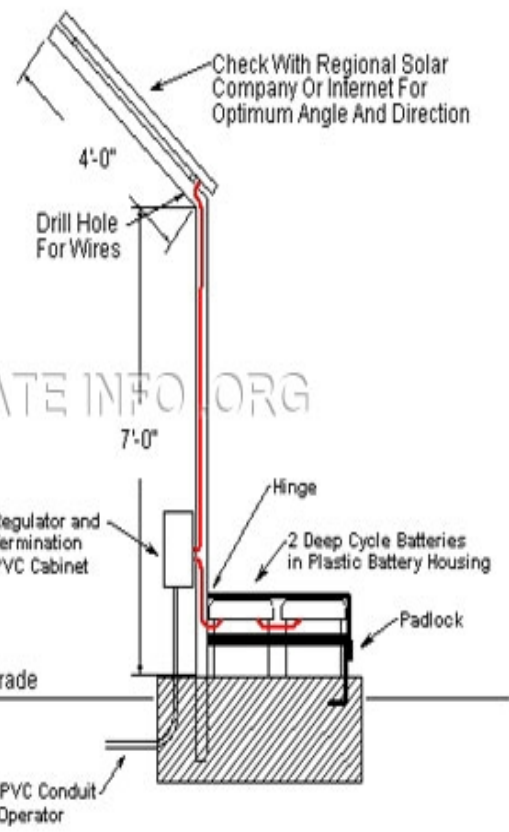

Double Panel Mast Remote Battery

3"x3"x.120" Tubular Steel Post

GATE INFO.ORG GATE INFO.ORG

Do Not Let Post Come Into Contact With Ground

Single Panel Mast Remote Battery

Option To Have Concrete 4-6" Below Grade

Self Contained with Battery & Regulator

Check With Regional Solar Company Or Internet For Optimum Angle And Direction

Regulator and Termination PVC Cabinet

Hinge

2 Deep Cycle Batteries in Plastic Battery Housing

Padlock

Grade

1" PVC Conduit to Operator