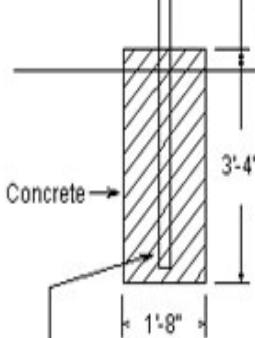

Double Panel Mast Remote Battery

3"x3"x.120" Tubular Steel Post

GATE INFO.ORG GATE INFO.ORG

Do Not Let Post Come Into Contact With Ground

Single Panel Mast Remote Battery

Option To Have Concrete 4-6" Below Grade

Self Contained with Battery & Regulator

Check With Regional Solar Company Or Internet For Optimum Angle And Direction

Regulator and Termination PVC Cabinet

Hinge

2 Deep Cycle Batteries in Plastic Battery Housing