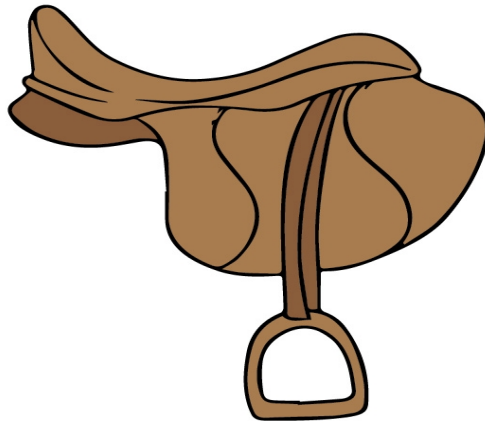

# Horse Saddle Parts Diagram

Sort the horse saddle parts alphabetically.

Pommel	Front Rigging Dee	Cantle
Girth	Gullet	Fender
Stirrup	Tread Cover	Billet Strap
Tie Strap Holder	Seat Rise	Horn
Hobble Strap	Rear Rigging	Skirt
Seat Jockey	Concho	Back Housing
Belvins		