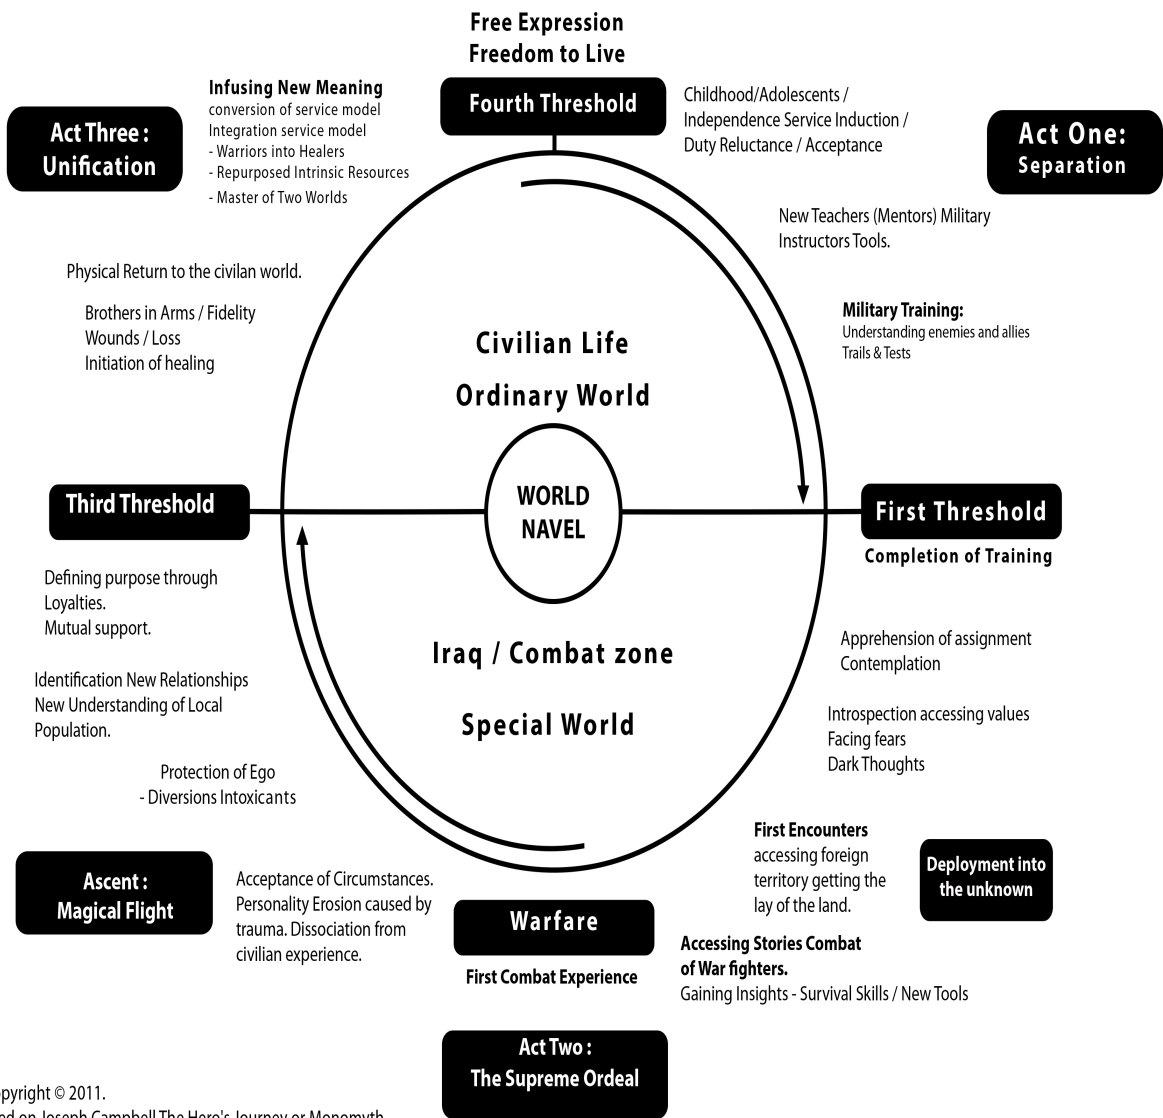

# The Hero's Journey

A NARRATIVE MODEL FOR THE TREATMENT OF PTSD

William J. Fort Copyright © 2011.  
This model is based on Joseph Campbell The Hero's Journey or Monomyth