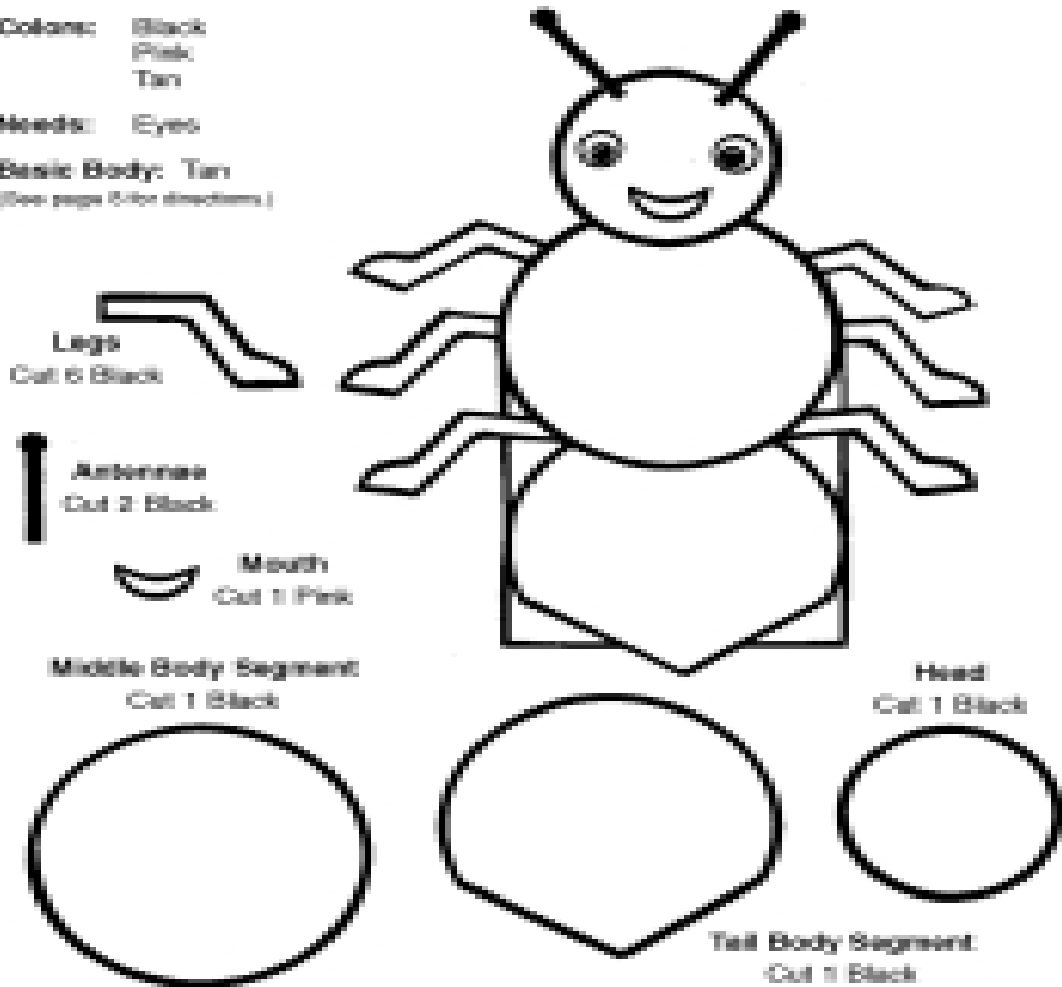

Ant Pattern

Colors: Black
Pink
Tan

Needs: Eyes

Basic Body: Tan
(See page 5 for directions.)

Glue legs to mid-body segment. Following the illustration glue all segments to the basic body. Add the remaining features as shown.