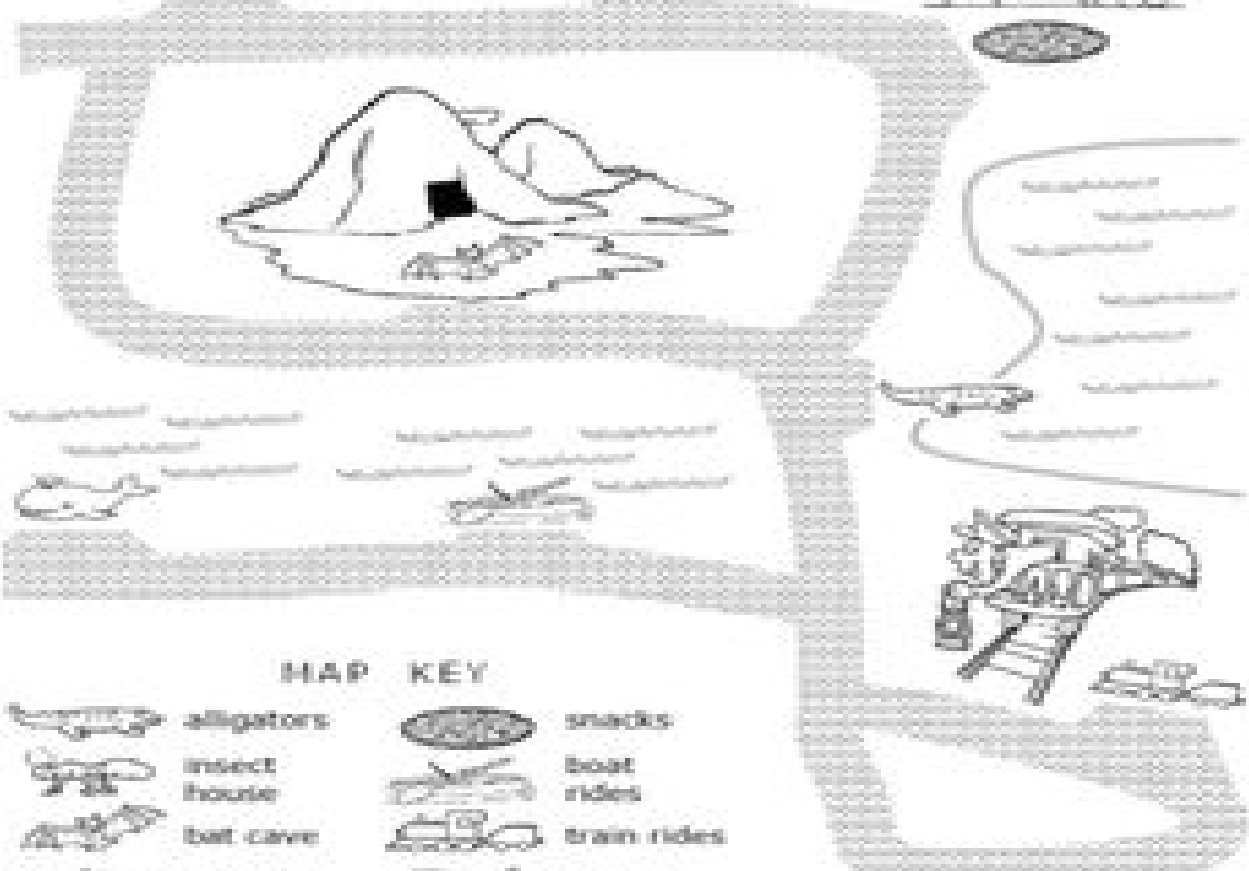

Sheron Zoo Map

Color each symbol on the map key, then use the same color on the map.

MAP KEY

alligators

snacks

insect house

boat rides

bat cave

train rides

aquarium

whales