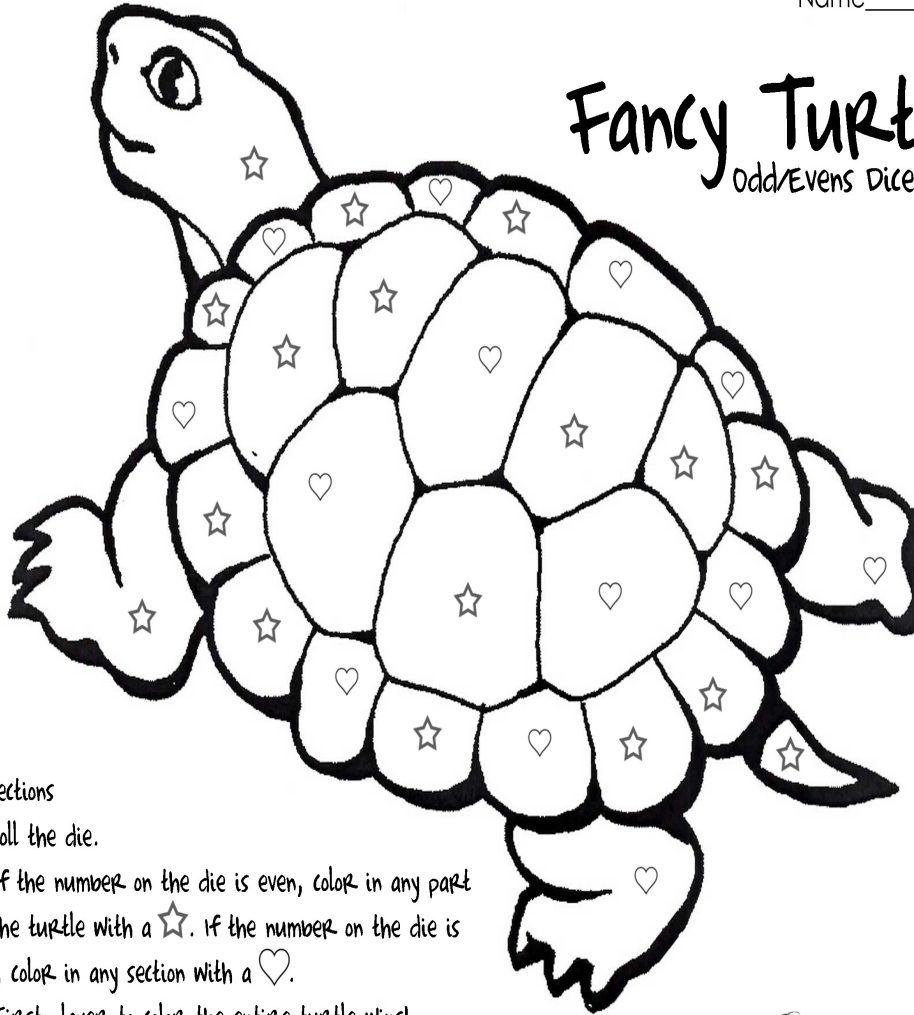

# Fancy Turtle!

Odd/Evens Dice Game

## Directions

1. Roll the die.
2. If the number on the die is even, color in any part of the turtle with a ☆. If the number on the die is odd, color in any section with a ♥.
3. First player to color the entire turtle wins!