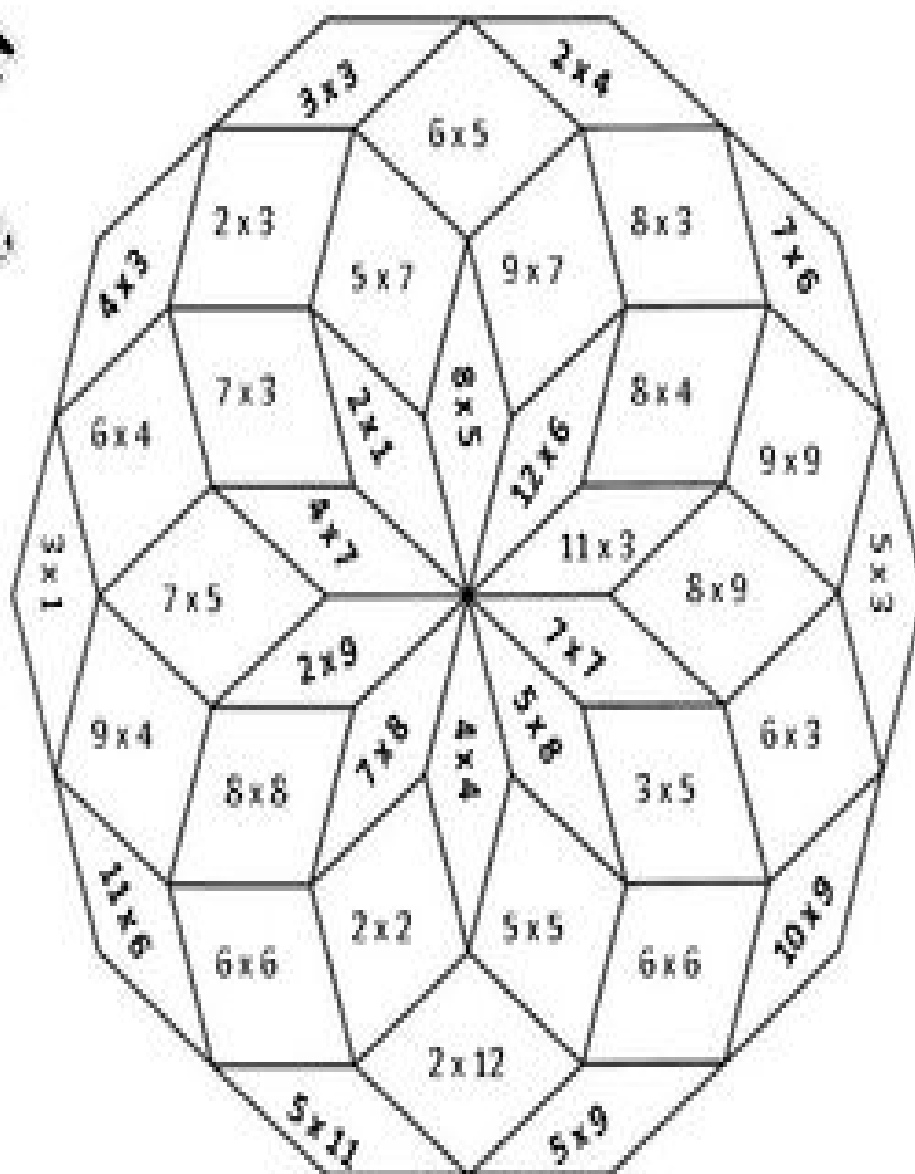

# Multiplication Mosaic

## Color Key

Even Numbers - Red

Odd Numbers - Blue

Name: \_\_\_\_\_