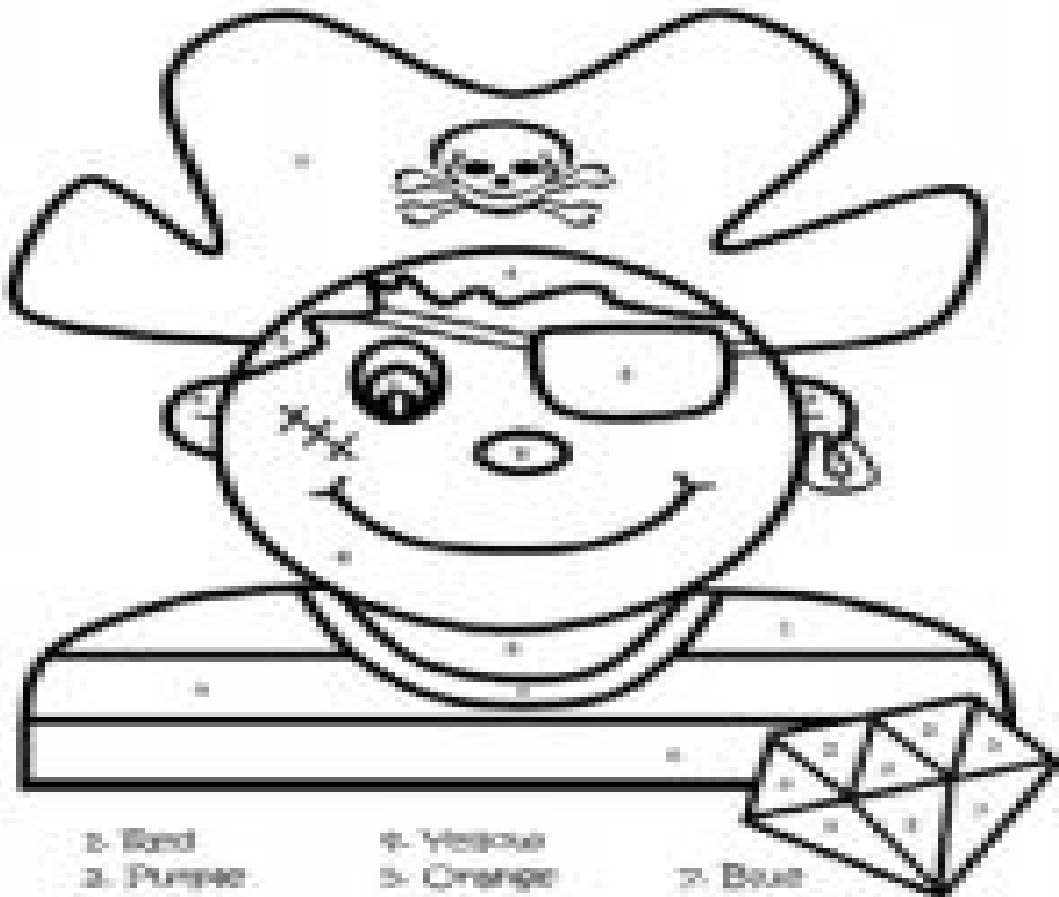

Color the pirate using the color code below.

- 1- Red
- 2- Purple
- 3- Green

- 4- Yellow
- 5- Orange
- 6- Black

- 7- Blue
- 8- Light Tan