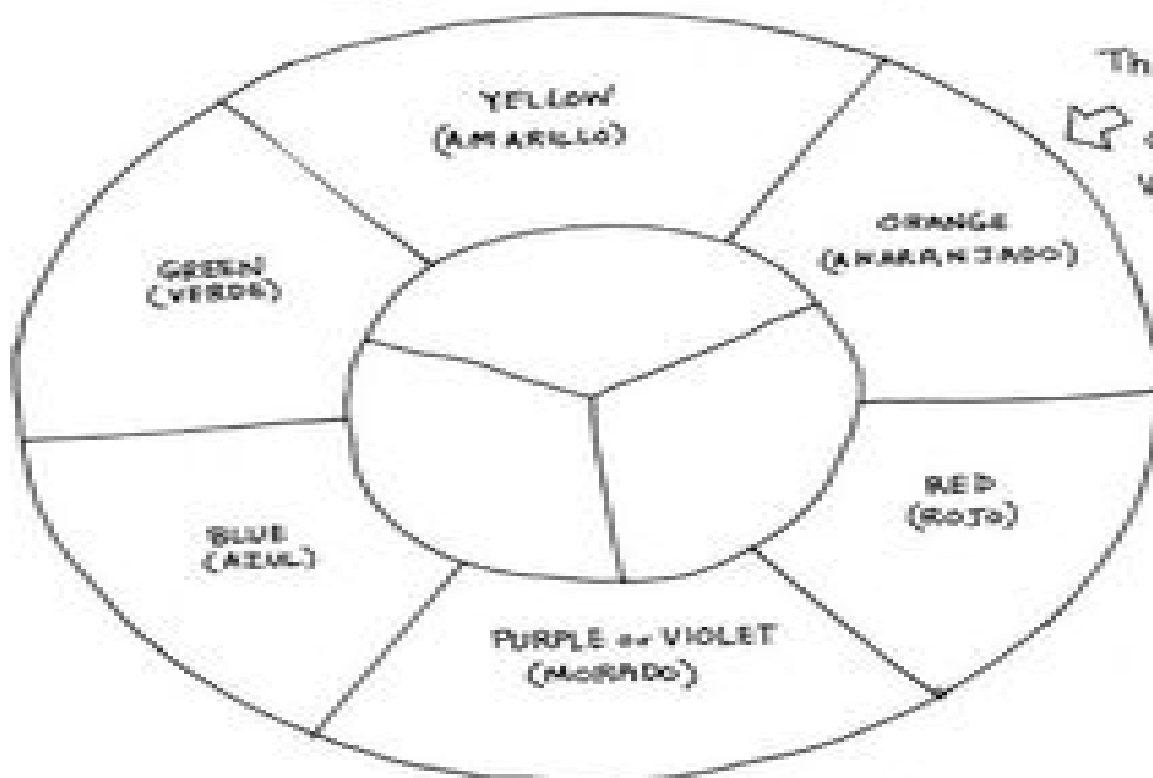

The ABCs of Art By MCGills

COLOR

This is
a
color
wheel.

COLOR SCHEMES (PLANS)

are ways I can use color to improve my art work.

PRIMARY

RAINBOW

SECONDARY