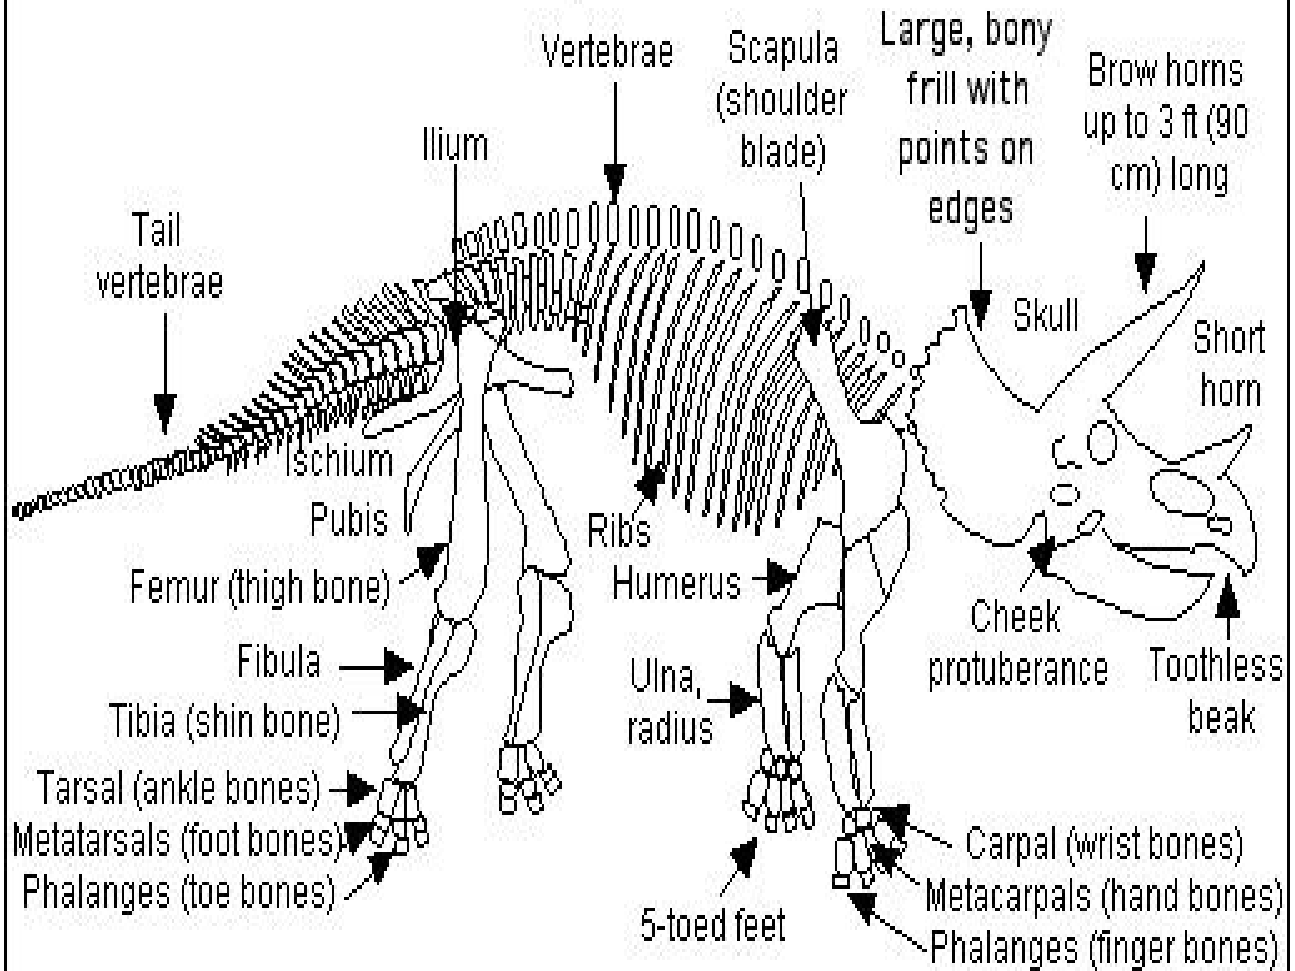

Triceratops Skeleton

25 feet (8 m) long

©EnchantedLearning.com