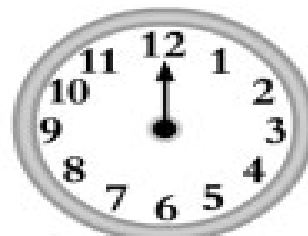

What time is it?

Look at the clocks below. Draw the second clock hand to display the time shown at the bottom of each clock.

1:00

7:00

10:00

6:00

9:00

8:00