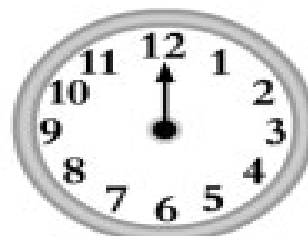

What time is it?

Look at the clocks below. Draw the second clock hand to display the time shown at the bottom of each clock.

1:00

7:00

10:00

6:00

9:00

8:00

2:00

4:00

11:00