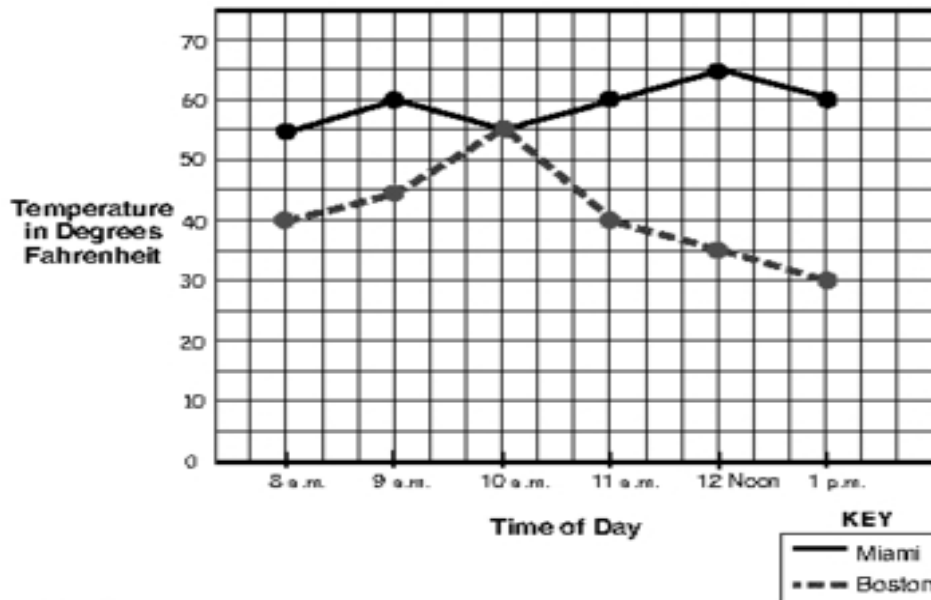

33—Temperature Tale of Two Cities

Temperatures in Boston & Miami

Questions

1. Study the graph above and fill out the temperature charts below:

Boston

Time	Temperature
8 a.m.	
9 a.m.	
10 a.m.	
11 a.m.	
12 Noon	
1 p.m.	

Miami

Time	Temperature
8 a.m.	
9 a.m.	
10 a.m.	
11 a.m.	
12 Noon	
1 p.m.	