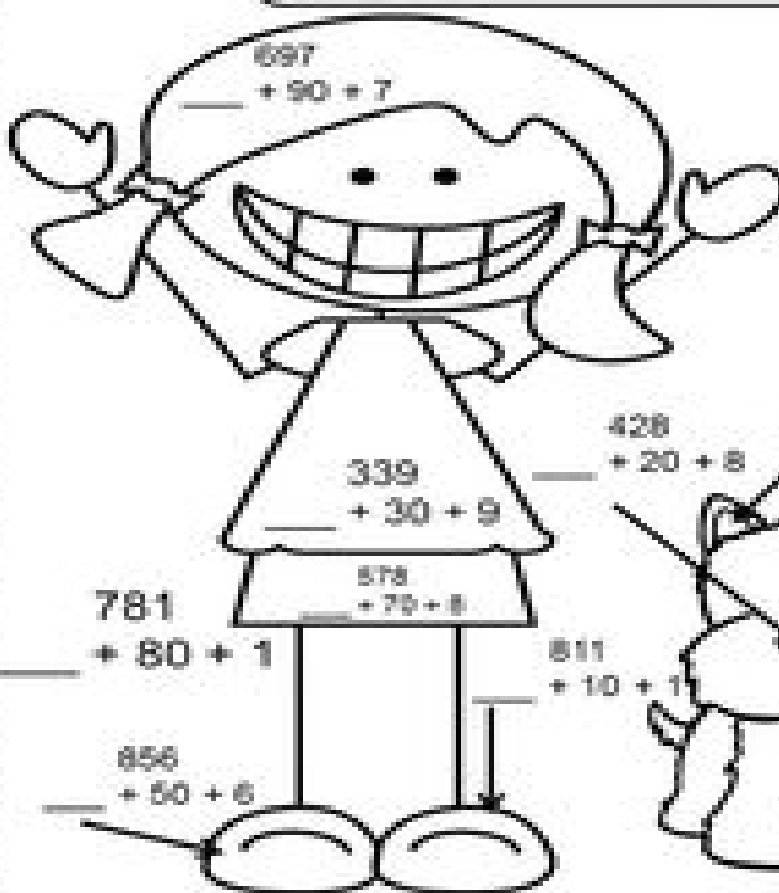

Name: _____

Directions: Color by code, pick your own skin tone.

Color Code

300 = Green 400 = Pink 500 = Yellow
600 = Black 700 = Light Blue 800 = Brown

$$\begin{array}{r} 754 \\ + 50 + 4 \\ \hline \end{array}$$

$$\begin{array}{r} 723 \\ + 20 + 3 \\ \hline \end{array}$$

$$\begin{array}{r} 428 \\ + 20 + 8 \\ \hline \end{array}$$

$$\begin{array}{r} 811 \\ + 10 + 1 \\ \hline \end{array}$$